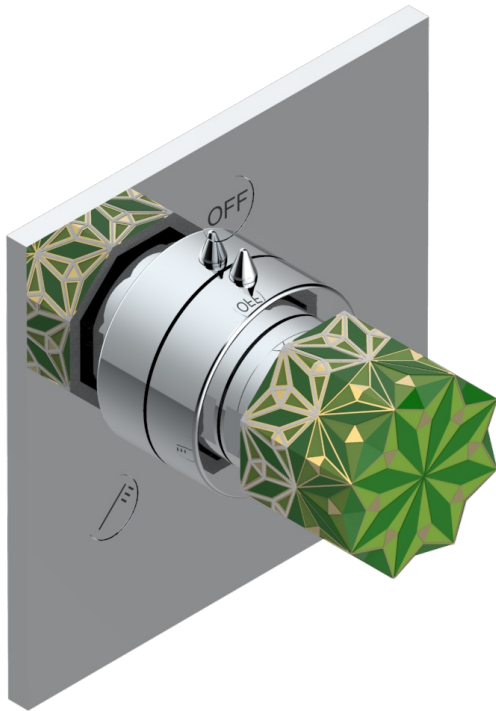

# NIHAL GREEN PORCELAIN

U2R-48M2SB

Trim for wall mounted diverter, 2 ways - ref. 48M2 and 3 ways - ref. 49M3

## CHARACTERISTIC

- Nihal Green porcelain
- Trim for wall mounted diverter, 2 ways - ref. 48M2 and 3 ways - ref. 49M3

## RELATED SKU'S

- Ref. G00-48M2SOA Wall mounted 3-way diverter with ceramic cartridge for concealed installation- 1 inlet 3/4" and 2 outlets 1/2" without stop position, without trim
- Ref. G00-48M2SPSA Wall mounted 3-way diverter with ceramic cartridge for concealed installation, 1 inlet 3/4" and 2 outlets 1/2" with stop position, without trim
- Ref. G00-49M3SPSA Wall mounted 4-way diverter with ceramic cartridge for concealed installation- 1 inlet 3/4" and 3 outlets 1/2" with stop position, without trim