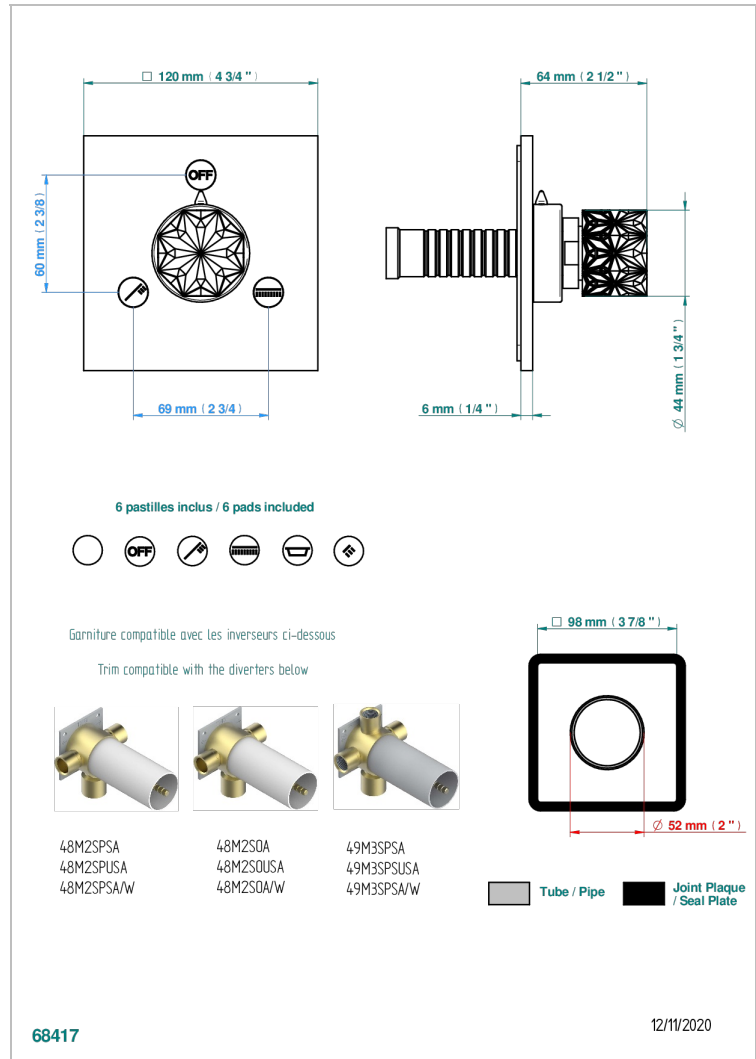

# NIHAL GREEN PORCELAIN

U2R-48M2SB

Trim for wall mounted diverter, 2 ways - ref. 48M2 and 3 ways - ref. 49M3

## CHARACTERISTIC

- Nihal Green porcelain
- Trim for wall mounted diverter, 2 ways - ref. 48M2 and 3 ways - ref. 49M3

## RELATED SKU'S

- Ref. G00-48M2SOA Wall mounted 3-way diverter with ceramic cartridge for concealed installation- 1 inlet 3/4" and 2 outlets 1/2" without stop position, without trim
- Ref. G00-48M2SPSA Wall mounted 3-way diverter with ceramic cartridge for concealed installation, 1 inlet 3/4" and 2 outlets 1/2" with stop position, without trim
- Ref. G00-49M3SPSA Wall mounted 4-way diverter with ceramic cartridge for concealed installation- 1 inlet 3/4" and 3 outlets 1/2" with stop position, without trim