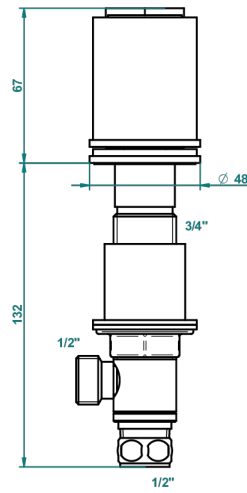

LE 9 HOWLITE

G2H-35/C

Rim mounted 1/2" valve, cold

68409

31/10/2018

CHARACTERISTIC

- Le 9 Howlite
- Rim mounted 1/2" valve, cold

AVAILABLE FINITIONS

Antique nickel - H28
Black ceram - D30
Blush PVD - H62
Brass color PVD - H49
Brown bronze color PVD - F33
Gold color PVD - H52

Graphite PVD - H64
Matt Umber PVD - H67
Matt blush PVD - H60
Matt brass color PVD - H50
Matt brown bronze color PVD - F34
Matt chrome - C02

Matt gold - F07
Matt gold color PVD - H53
Matt graphite PVD - H65
Matt nickel (color finish) - C01
Matt nickel color PVD - H56
Natural smoked Brass - A13

Nickel color PVD - H55
Polished chrome (color finish) - A02
Polished chrome / Polished gold
(color finish) - G02
Polished gold (color finish) - F01
Polished nickel - B01
Soft gold - F30

Soft matt gold - F31
Umber PVD - H66