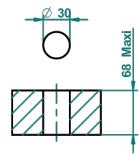

LE 9 HOWLITE

G2H-35/C

Rim mounted 1/2" valve, cold

68409

31/10/2018

CHARACTERISTIC

- Le 9 Howlite
- Rim mounted 1/2" valve, cold

AVAILABLE FINITIONS

Antique nickel - H28
Black ceram - D30
Blush PVD - H62
Brass color PVD - H49
Brown bronze color PVD - F33
Gold color PVD - H52

Graphite PVD - H64
Matt Umber PVD - H67
Matt blush PVD - H60
Matt brass color PVD - H50
Matt brown bronze color PVD - F34
Matt chrome - C02

Matt gold - F07
Matt gold color PVD - H53
Matt graphite PVD - H65
Matt nickel (color finish) - C01
Matt nickel color PVD - H56
Natural smoked Brass - A13

Nickel color PVD - H55
Polished chrome (color finish) - A02
Polished chrome / Polished gold
(color finish) - G02
Polished gold (color finish) - F01
Polished nickel - B01
Soft gold - F30

Soft matt gold - F31
Umber PVD - H66