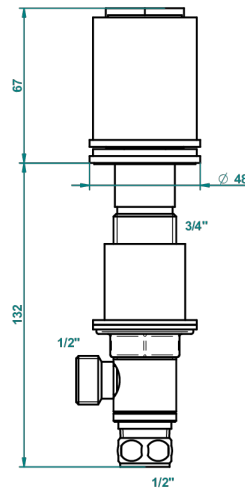

LE 9 HOWLITE

G2H-35/C

Rim mounted 1/2" valve, cold

68409

31/10/2018

CHARACTERISTIC

- Le 9 Howlite
- Rim mounted 1/2" valve, cold

AVAILABLE FINITIONS

Antique nickel - H28
Black ceram - D30
Blush PVD - H62
Brass color PVD - H49
Brown bronze color PVD - F33
Gold color PVD - H52

Graphite PVD - H64
Matt Umber PVD - H67
Matt blush PVD - H60
Matt brass color PVD - H50
Matt brown bronze color PVD - F34
Matt chrome - C02

Matt gold - F07
Matt gold color PVD - H53
Matt graphite PVD - H65
Matt nickel (color finish) - C01
Matt nickel color PVD - H56
Natural smoked Brass - A13

Nickel color PVD - H55
Polished chrome (color finish) - A02
Polished chrome / Polished gold
(color finish) - G02
Polished gold (color finish) - F01
Polished nickel - B01
Soft gold - F30

Soft matt gold - F31
Umber PVD - H66