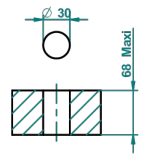

LE 9 HOWLITE

G2H-35/C

Rim mounted 1/2" valve, cold

68409

31/10/2018

CHARACTERISTIC

- Le 9 Howlite
- Rim mounted 1/2" valve, cold

AVAILABLE FINITIONS

Antique nickel - H28
Black ceram - D30
Blush PVD - H62
Brass color PVD - H49
Brown bronze color PVD - F33
Gold color PVD - H52

Graphite PVD - H64
Matt Umber PVD - H67
Matt blush PVD - H60
Matt brass color PVD - H50
Matt brown bronze color PVD - F34
Matt chrome - C02

Matt gold - F07
Matt gold color PVD - H53
Matt graphite PVD - H65
Matt nickel (color finish) - C01
Matt nickel color PVD - H56
Natural smoked Brass - A13

Nickel color PVD - H55
Polished chrome (color finish) - A02
Polished chrome / Polished gold
(color finish) - G02
Polished gold (color finish) - F01
Polished nickel - B01
Soft gold - F30

Soft matt gold - F31
Umber PVD - H66