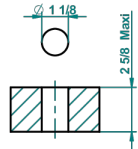

LE 9 HOWLITE

G2H-35/C

Rim mounted 1/2" valve, cold

68409

31/10/2018

CHARACTERISTIC

- Le 9 Howlite
- Rim mounted 1/2" valve, cold

AVAILABLE FINITIONS

Antique nickel - H28
Black ceram - D30
Blush PVD - H62
Brass color PVD - H49
Brown bronze color PVD - F33
Gold color PVD - H52

Graphite PVD - H64
Matt Umber PVD - H67
Matt blush PVD - H60
Matt brass color PVD - H50
Matt brown bronze color PVD - F34
Matt chrome - C02

Matt gold - F07
Matt gold color PVD - H53
Matt graphite PVD - H65
Matt nickel (color finish) - C01
Matt nickel color PVD - H56
Natural smoked Brass - A13

Nickel color PVD - H55
Polished chrome (color finish) - A02
Polished chrome / Polished gold
(color finish) - G02
Polished gold (color finish) - F01
Polished nickel - B01
Soft gold - F30

Soft matt gold - F31
Umber PVD - H66