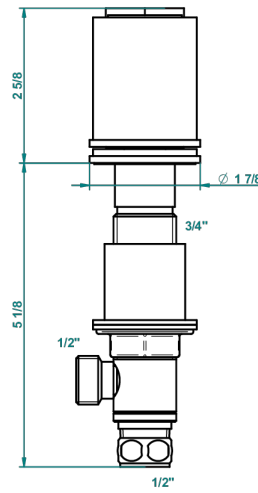

LE 9 HOWLITE

G2H-35/C

Rim mounted 1/2" valve, cold

68409

31/10/2018

CHARACTERISTIC

- Le 9 Howlite
- Rim mounted 1/2" valve, cold

AVAILABLE FINITIONS

Antique nickel - H28
Black ceram - D30
Blush PVD - H62
Brass color PVD - H49
Brown bronze color PVD - F33
Gold color PVD - H52

Graphite PVD - H64
Matt Umber PVD - H67
Matt blush PVD - H60
Matt brass color PVD - H50
Matt brown bronze color PVD - F34
Matt chrome - C02

Matt gold - F07
Matt gold color PVD - H53
Matt graphite PVD - H65
Matt nickel (color finish) - C01
Matt nickel color PVD - H56
Natural smoked Brass - A13

Nickel color PVD - H55
Polished chrome (color finish) - A02
Polished chrome / Polished gold
(color finish) - G02
Polished gold (color finish) - F01
Polished nickel - B01
Soft gold - F30

Soft matt gold - F31
Umber PVD - H66