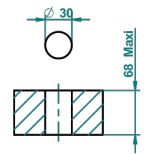

LE 9 HOWLITE

G2H-35/C

Rim mounted 1/2" valve, cold

68409

31/10/2018

CHARACTERISTIC

- Le 9 Howlite
- Rim mounted 1/2" valve, cold

AVAILABLE FINITIONS

Antique nickel - H28
Black ceram - D30
Blush PVD - H62
Brass color PVD - H49
Brown bronze color PVD - F33
Gold color PVD - H52

Graphite PVD - H64
Matt Umber PVD - H67
Matt blush PVD - H60
Matt brass color PVD - H50
Matt brown bronze color PVD - F34
Matt chrome - C02

Matt gold - F07
Matt gold color PVD - H53
Matt graphite PVD - H65
Matt nickel (color finish) - C01
Matt nickel color PVD - H56
Natural smoked Brass - A13

Nickel color PVD - H55
Polished chrome (color finish) - A02
Polished chrome / Polished gold
(color finish) - G02
Polished gold (color finish) - F01
Polished nickel - B01
Soft gold - F30

Soft matt gold - F31
Umber PVD - H66