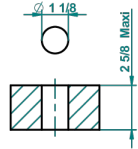

LE 9 HOWLITE

G2H-35/C

Rim mounted 1/2" valve, cold

68409

31/10/2018

CHARACTERISTIC

- Le 9 Howlite
- Rim mounted 1/2" valve, cold

AVAILABLE FINITIONS

Antique nickel - H28
Black ceram - D30
Blush PVD - H62
Brass color PVD - H49
Brown bronze color PVD - F33
Gold color PVD - H52

Graphite PVD - H64
Matt Umber PVD - H67
Matt blush PVD - H60
Matt brass color PVD - H50
Matt brown bronze color PVD - F34
Matt chrome - C02

Matt gold - F07
Matt gold color PVD - H53
Matt graphite PVD - H65
Matt nickel (color finish) - C01
Matt nickel color PVD - H56
Natural smoked Brass - A13

Nickel color PVD - H55
Polished chrome (color finish) - A02
Polished chrome / Polished gold
(color finish) - G02
Polished gold (color finish) - F01
Polished nickel - B01
Soft gold - F30

Soft matt gold - F31
Umber PVD - H66