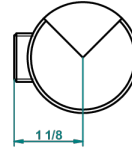

LE 9 HOWLITE

G2H-35/C

Rim mounted 1/2" valve, cold

68409

31/10/2018

CHARACTERISTIC

- Le 9 Howlite
- Rim mounted 1/2" valve, cold

AVAILABLE FINITIONS

Antique nickel - H28
Black ceram - D30
Blush PVD - H62
Brass color PVD - H49
Brown bronze color PVD - F33
Gold color PVD - H52

Graphite PVD - H64
Matt Umber PVD - H67
Matt blush PVD - H60
Matt brass color PVD - H50
Matt brown bronze color PVD - F34
Matt chrome - C02

Matt gold - F07
Matt gold color PVD - H53
Matt graphite PVD - H65
Matt nickel (color finish) - C01
Matt nickel color PVD - H56
Natural smoked Brass - A13

Nickel color PVD - H55
Polished chrome (color finish) - A02
Polished chrome / Polished gold
(color finish) - G02
Polished gold (color finish) - F01
Polished nickel - B01
Soft gold - F30

Soft matt gold - F31
Umber PVD - H66