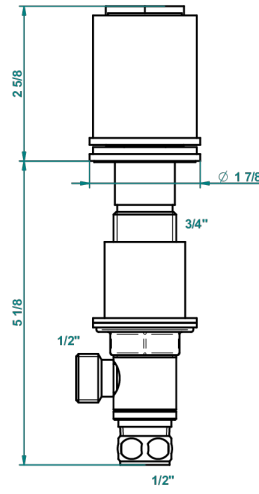

LE 9 HOWLITE

G2H-35/C

Rim mounted 1/2" valve, cold

68409

31/10/2018

CHARACTERISTIC

- Le 9 Howlite
- Rim mounted 1/2" valve, cold

AVAILABLE FINITIONS

Antique nickel - H28
Black ceram - D30
Blush PVD - H62
Brass color PVD - H49
Brown bronze color PVD - F33
Gold color PVD - H52

Graphite PVD - H64
Matt Umber PVD - H67
Matt blush PVD - H60
Matt brass color PVD - H50
Matt brown bronze color PVD - F34
Matt chrome - C02

Matt gold - F07
Matt gold color PVD - H53
Matt graphite PVD - H65
Matt nickel (color finish) - C01
Matt nickel color PVD - H56
Natural smoked Brass - A13

Nickel color PVD - H55
Polished chrome (color finish) - A02
Polished chrome / Polished gold
(color finish) - G02
Polished gold (color finish) - F01
Polished nickel - B01
Soft gold - F30

Soft matt gold - F31
Umber PVD - H66