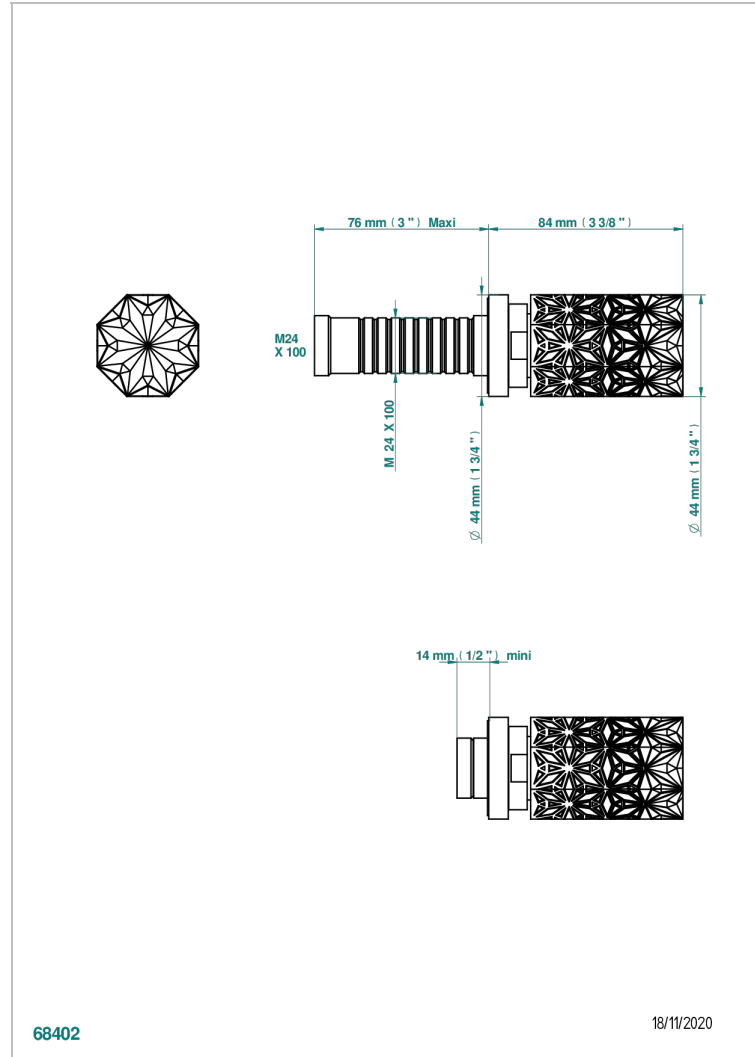

NIHAL GREEN PORCELAIN

U2R-30B

Wall volume control 30 & 32 trim

THG[®]
PARIS

CHARACTERISTIC

- Nihal Green porcelain
- Wall volume control 30 & 32 trim

RELATED SKU'S

- Ref. G00-32CUSA 3/4" Volume control wall valve with ceramic cartridge
- Ref. G00-32HUSA 3/4" Volume control wall valve with ceramic cartridge counterclockwise
- Ref. G00-30CUSA 1/2" volume control wall valve with ceramic cartridge
- Ref. G00-30HUSA 1/2" Volume control wall valve with ceramic cartridge counterclockwise