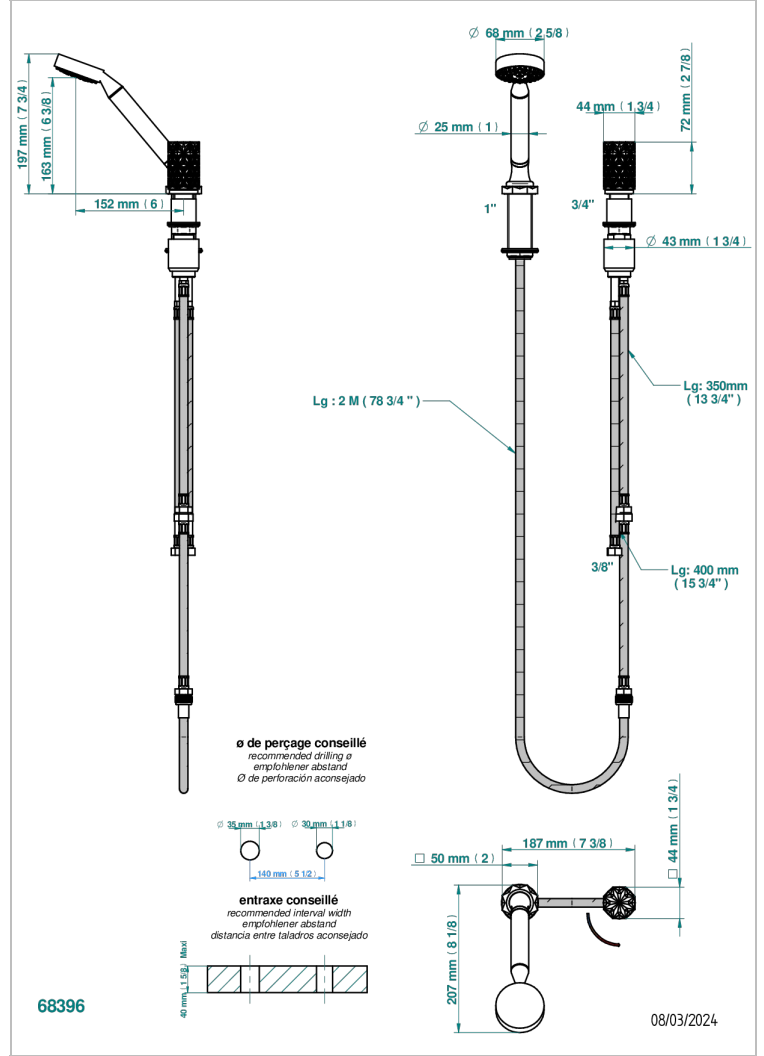

NIHAL GREEN PORCELAIN

U2R-6532/60A

Rim mounted ceramic mixer with handshower with progressive cartridge

CHARACTERISTIC

- ACS : 22ACCLY009

STANDARDS

AVAILABLE FINITIONS

Antique nickel - H28
Black ceram - D30
Blush PVD - H62
Brass color PVD - H49
Brown bronze color PVD - F33
Gold color PVD - H52

Graphite PVD - H64
Lacquered light bronze - D01
Matt Umber PVD - H67
Matt blush PVD - H60
Matt brass color PVD - H50
Matt brown bronze color PVD - F34

Matt chrome - C02
Matt gold - F07
Matt gold color PVD - H53
Matt graphite PVD - H65
Matt nickel (color finish) - C01
Matt nickel color PVD - H56

Nickel color PVD - H55
Polished chrome (color finish) - A02
Polished chrome / Polished gold (color finish) - G02
Polished gold (color finish) - F01
Polished nickel - B01
Soft gold - F30

Soft matt gold - F31
Umber PVD - H66
Varnished matt antique red copper (color finish) - H07