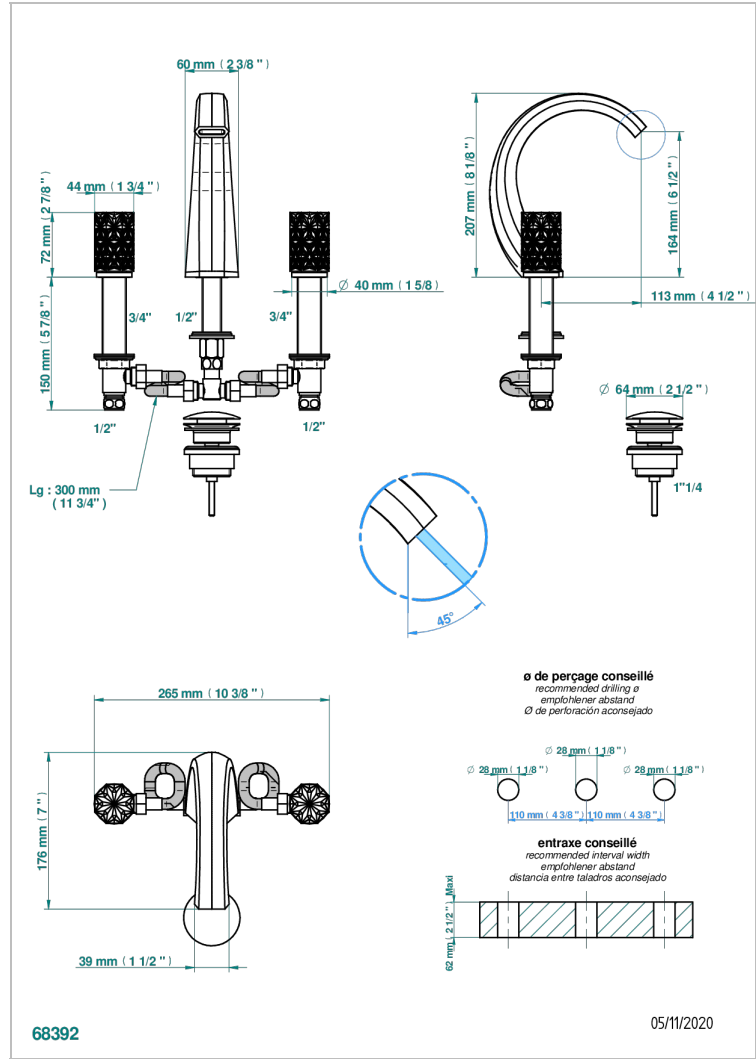

# NIHAL GREEN PORCELAIN

U2R-151M

Rim mounted 3-hole basin mixer with waste for marble

## CHARACTERISTIC

- ACS : 18ACCLY393
- NF : NF EN 200 - IA - Chrome