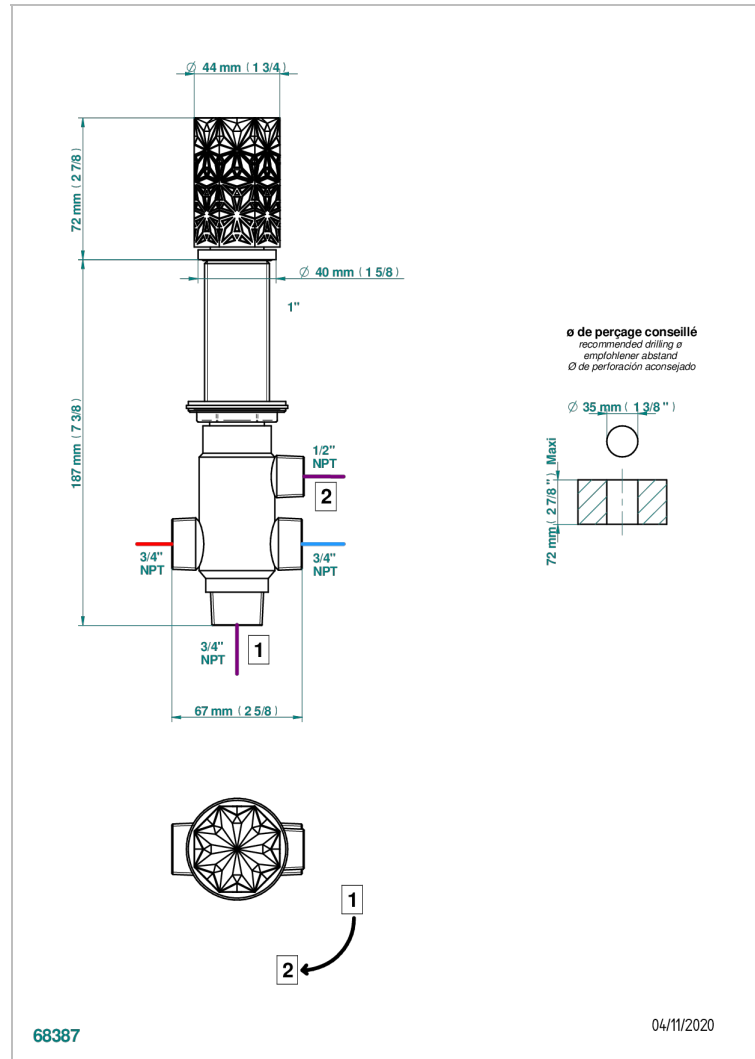

NIHAL GREEN PORCELAIN

U2R-50/4/VG

Rim mounted 4 way diverter : 2 inlets and 2 outlets

CHARACTERISTIC

- Nihal Green porcelain
- Rim mounted 4 way diverter : 2 inlets and 2 outlets

AVAILABLE FINITIONS

Antique nickel - H28
Black ceram - D30
Blush PVD - H62
Brass color PVD - H49
Brown bronze color PVD - F33
Gold color PVD - H52