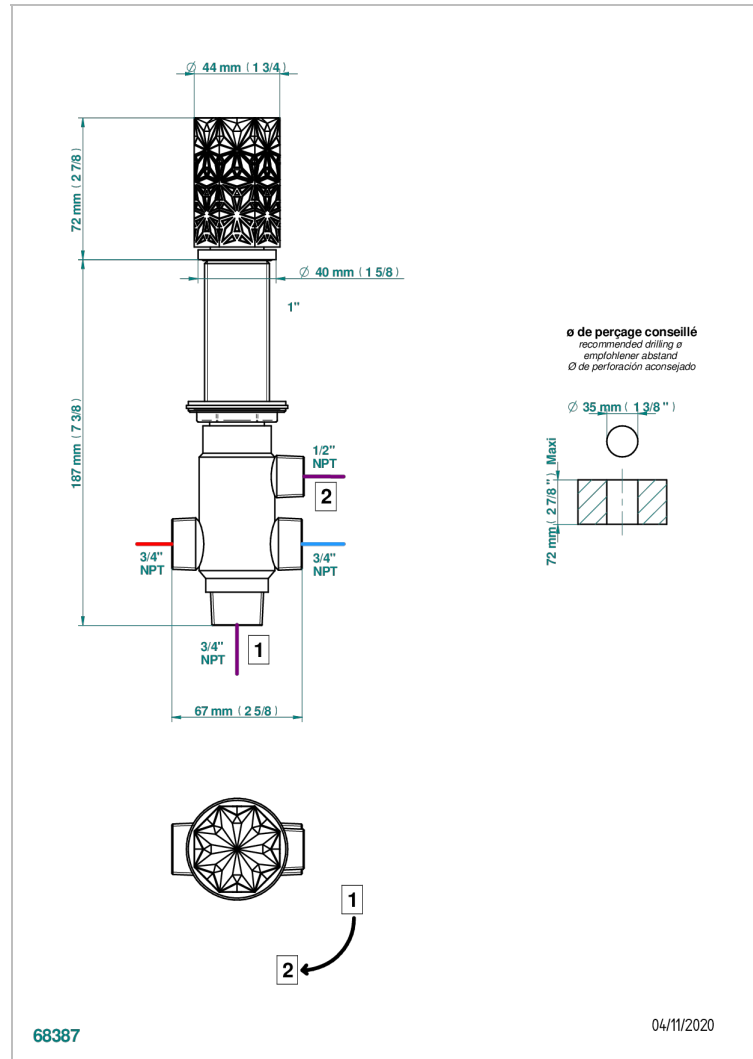

NIHAL GREEN PORCELAIN

U2R-504VGUS

2-function deck diverter with trim

CHARACTERISTIC

- Nihal Green porcelain
- 2-function deck diverter with trim

AVAILABLE FINITIONS

Black ceram - D30
Blush PVD - H62
Brass color PVD - H49
Brown bronze color PVD - F33
Chrome polished - A02
Chrome polished / gold polished - G02