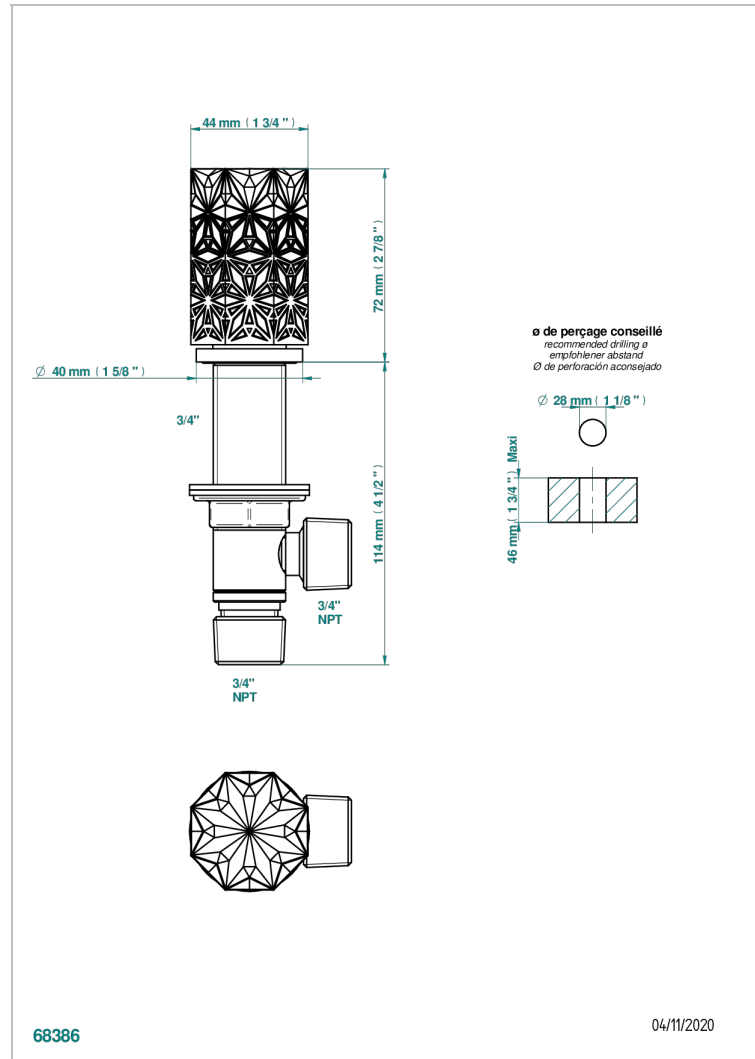

# NIHAL GREEN PORCELAIN

U2R-36

Rim mounted 3/4" valve

## CHARACTERISTIC

- Nihal Green porcelain
- Rim mounted 3/4" valve