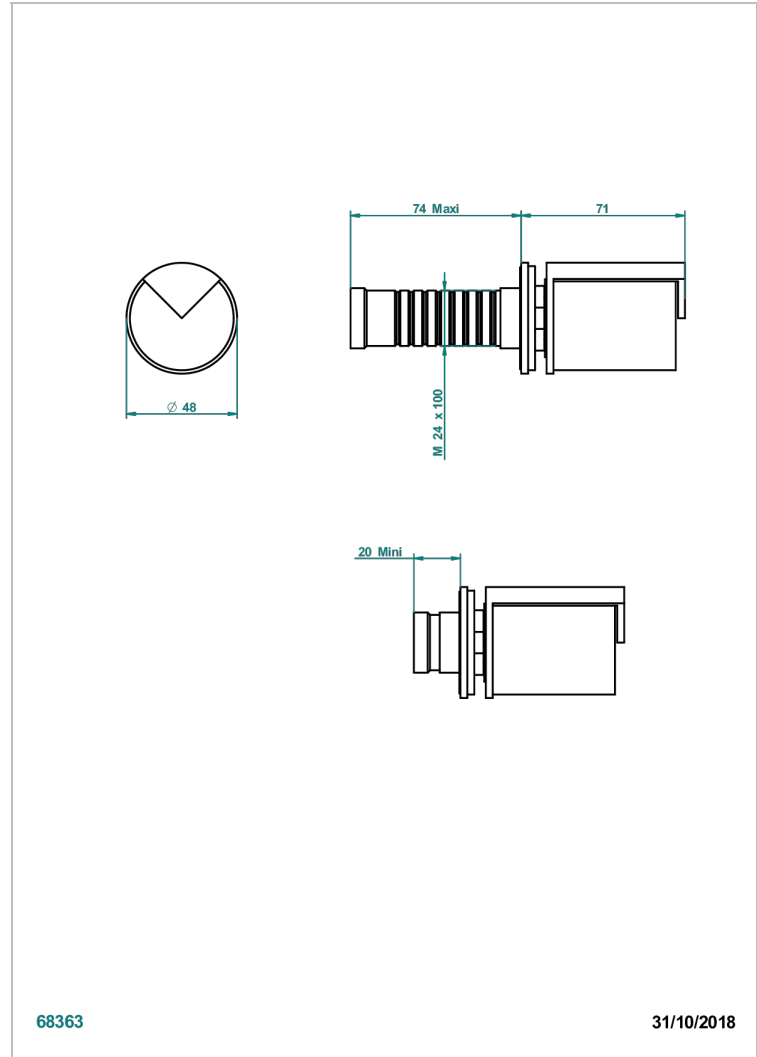

# LE 9 HOWLITE

G2H-30B

Wall volume control 30 & 32 trim

THG<sup>®</sup>  
PARIS

68363

31/10/2018

## CHARACTERISTIC

- Le 9 Howlite
- Wall volume control 30 & 32 trim

## RELATED SKU'S

- Ref. G00-32CUSA 3/4" Volume control wall valve with ceramic cartridge
- Ref. G00-32HUSA 3/4" Volume control wall valve with ceramic cartridge counterclockwise
- Ref. G00-30CUSA 1/2" volume control wall valve with ceramic cartridge
- Ref. G00-30HUSA 1/2" Volume control wall valve with ceramic cartridge counterclockwise