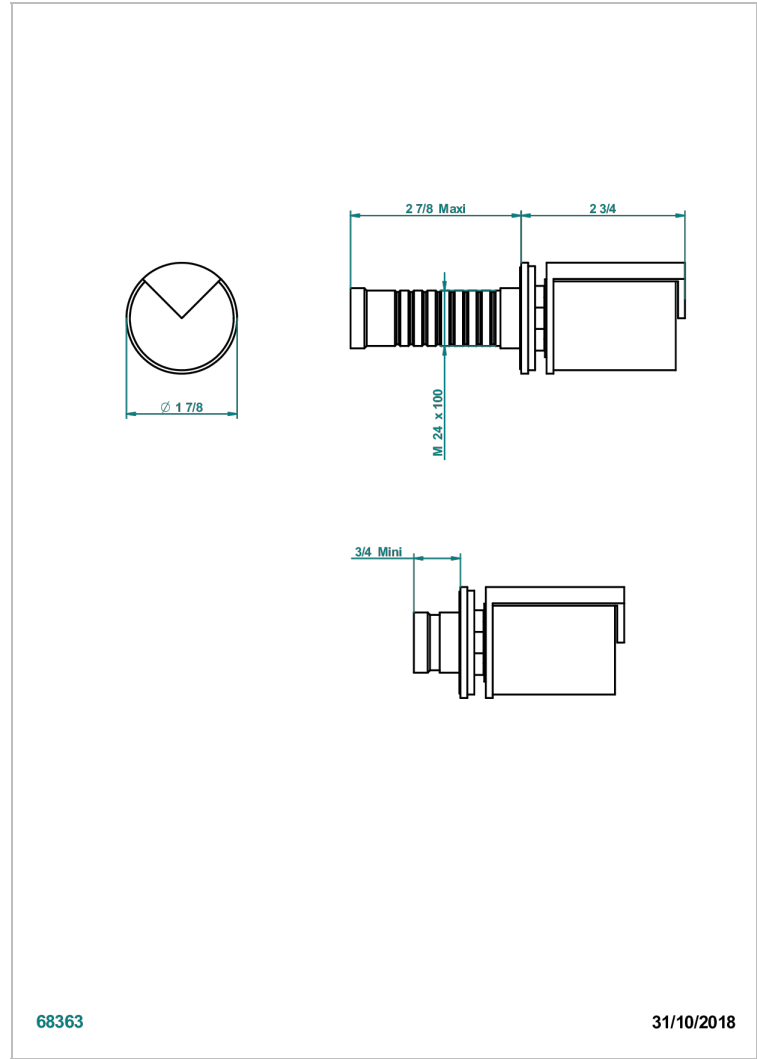

# LE 9 HOWLITE

G2H-30B

Wall volume control 30 & 32 trim

THG<sup>®</sup>  
PARIS

## CHARACTERISTIC

- Le 9 Howlite
- Wall volume control 30 & 32 trim

## RELATED SKU'S

- Ref. G00-32CUSA 3/4" Volume control wall valve with ceramic cartridge
- Ref. G00-32HUSA 3/4" Volume control wall valve with ceramic cartridge counterclockwise
- Ref. G00-30CUSA 1/2" volume control wall valve with ceramic cartridge
- Ref. G00-30HUSA 1/2" Volume control wall valve with ceramic cartridge counterclockwise