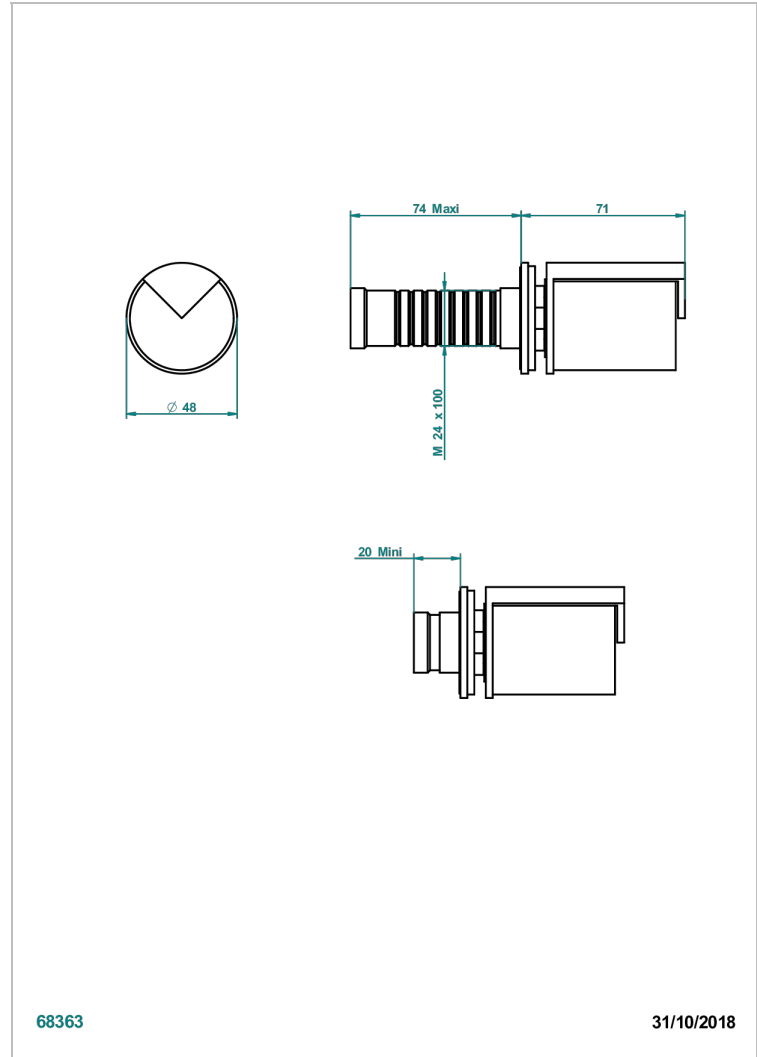

LE 9 HOWLITE

G2H-30B

Trim only for wall valve 1/2" ref.30/CA & 30/HA and 3/4" ref.32/CA & 32/HA and diverter ref.50/4VMA

THG[®]
PARIS

68363

31/10/2018

CHARACTERISTIC

- Le 9 Howlite
- Trim only for wall valve 1/2" ref.30/CA & 30/HA and 3/4" ref.32/CA & 32/HA and diverter ref.50/4VMA

RELATED SKU'S

- Ref. G00-30/CA Wall mounted 1/2" valve body with ceramic head, 1/4 turn left - no trim
- Ref. G00-30/HA Wall mounted 1/2" valve body with ceramic head, 1/4 turn right
- Ref. G00-32/CA Wall mounted 3/4" valve with ceramic head, 1/4 turn left - no trim
- Ref. G00-32/HA Wall mounted 3/4" valve body with ceramic head, 1/4 turn right - no trim