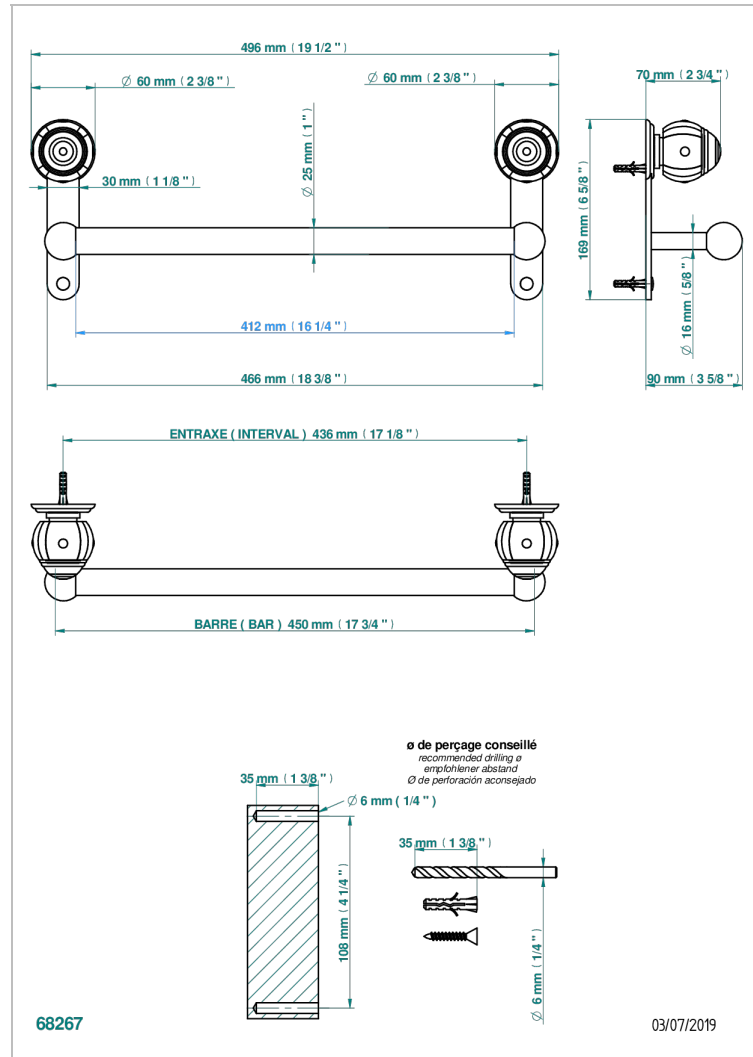

ITHAQUE PLATINUM DECOR

A7B-526/45

Bath towel holder, length: 450 mm

CHARACTERISTIC

- Ithaque Platinum decor
- Bath towel holder, length: 450 mm

AVAILABLE FINITIONS

Antique nickel - H28
Black ceram - D30
Blush PVD - H62
Brass color PVD - H49
Brown bronze color PVD - F33
Gold color PVD - H52