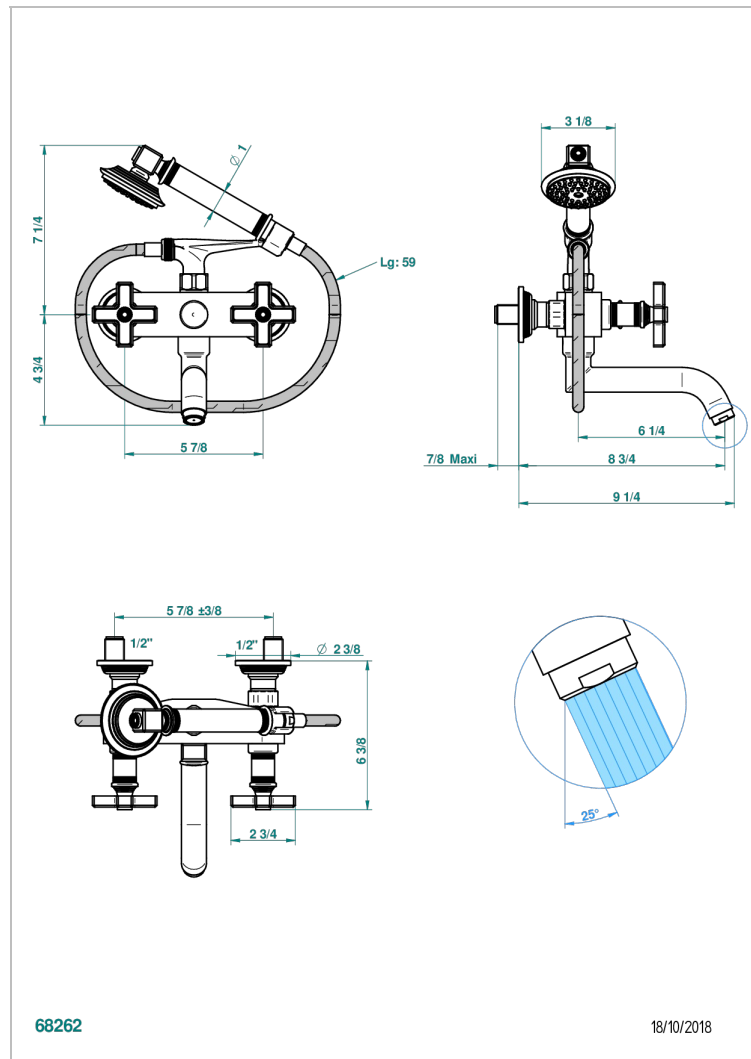

WEST COAST WHITE ONYX

U9G-13B

Wall mounted 2-hole bath/shower mixer, shower and hose

CHARACTERISTIC

- ACS : 21ACCLY033

STANDARDS

AVAILABLE FINITIONS

Antique nickel - H28
Black ceram - D30
Blush PVD - H62
Brass color PVD - H49
Brown bronze color PVD - F33
Gold color PVD - H52