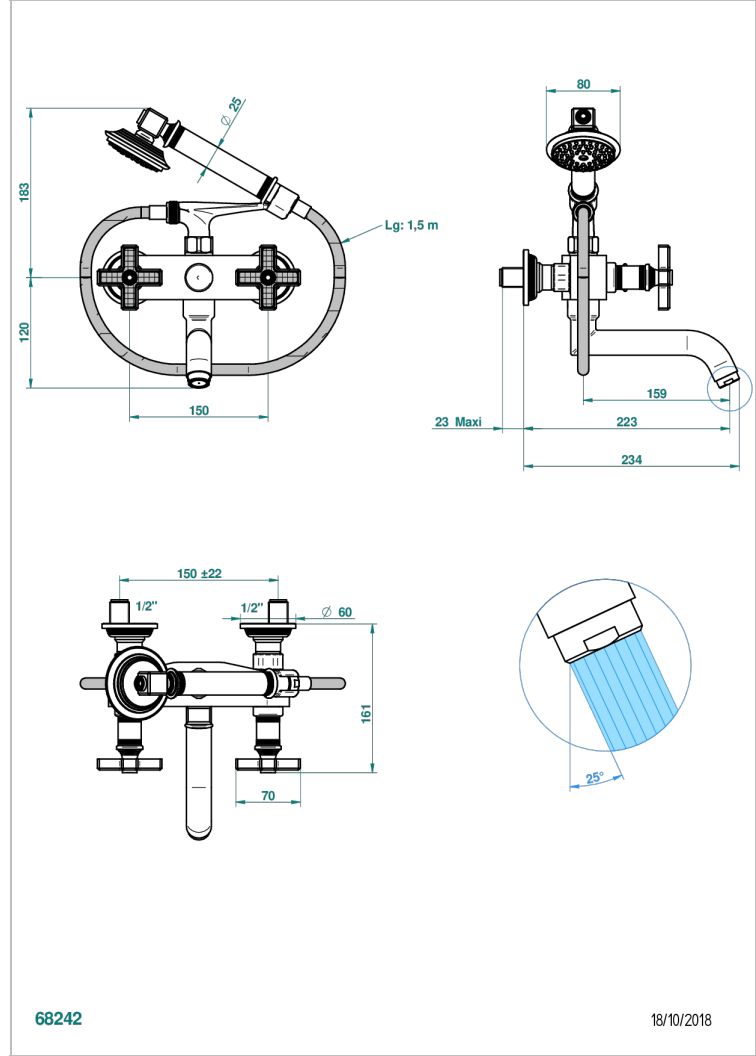

WEST COAST WITH GUILLOCHE DECOR

U9C-13B

Wall mounted 2-hole bath/shower mixer, shower and hose

68242

18/10/2018

CHARACTERISTIC

- ACS : 21ACCLY033

STANDARDS