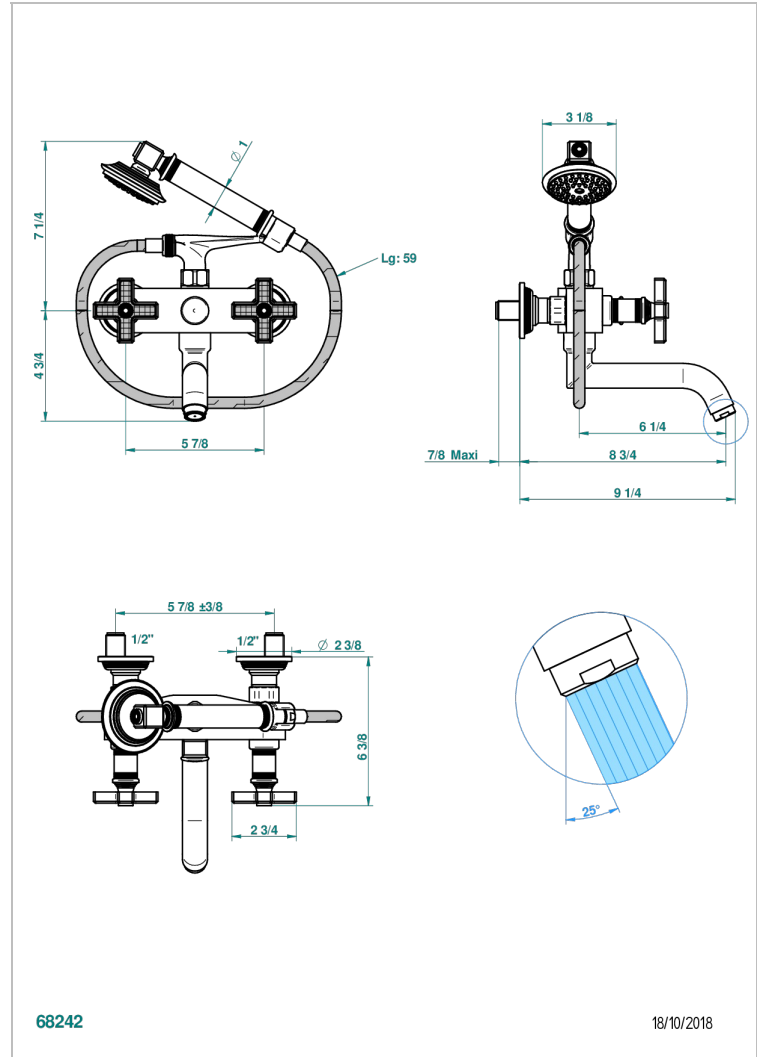

# WEST COAST WITH GUILLOCHE DECOR

U9C-13B

Wall mounted 2-hole bath/shower mixer, shower and hose

## CHARACTERISTIC

- ACS : 21ACCLY033