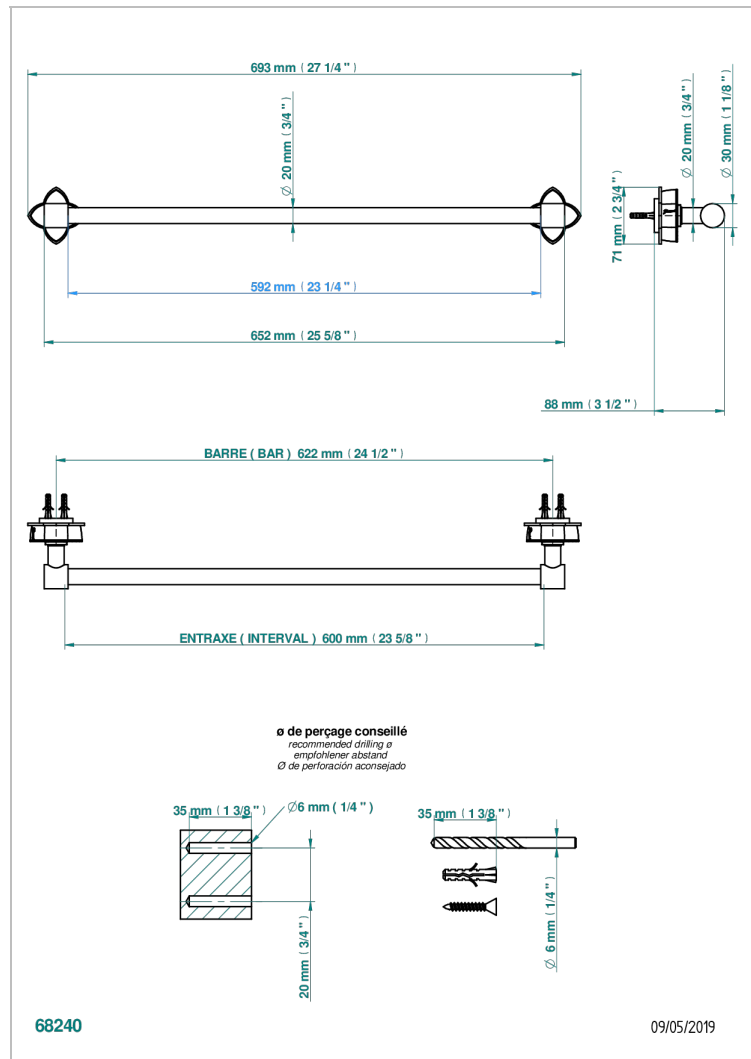

# PETALE DE CRISTAL - CLEAR CRYSTAL FINE GOLD THREAD

U6E-520/60

Towel bar, 24" long

## CHARACTERISTIC

- Pétale de Cristal - Clear crystal fine gold thread
- Towel bar, 24" long