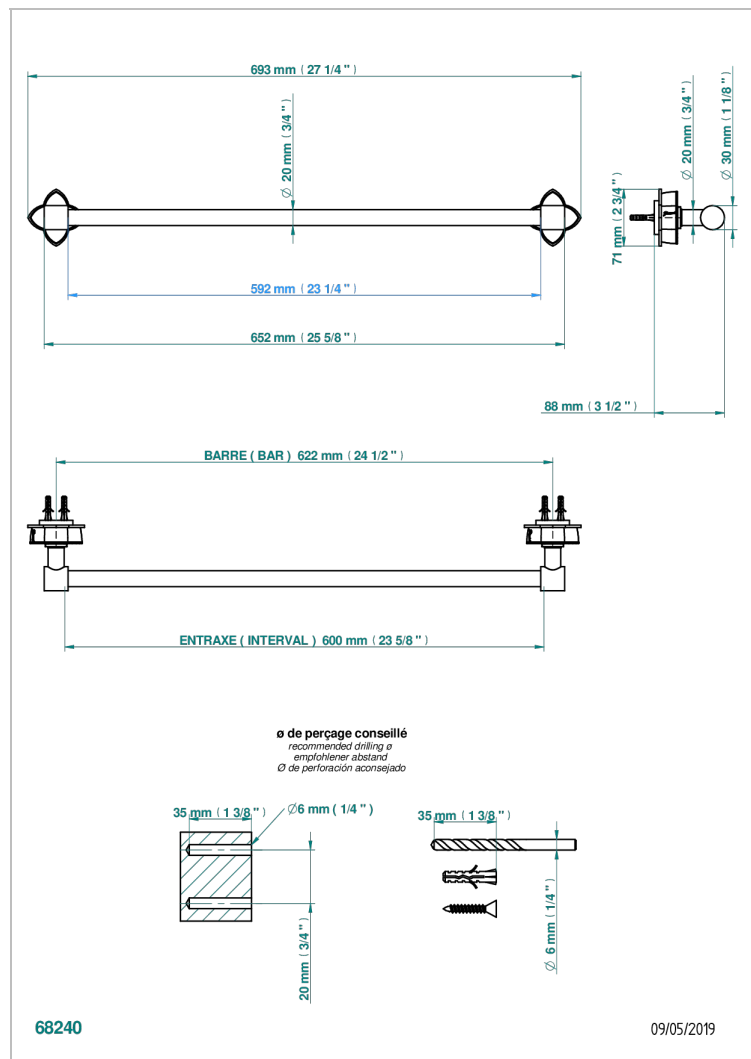

PETALE DE CRISTAL - CLEAR CRYSTAL FINE GOLD THREAD

U6E-520/60

Single towel rail, fixed rail, length: 600 mm, \varnothing 20 mm

CHARACTERISTIC

- Pétale de Cristal - Clear crystal fine gold thread
- Single towel rail, fixed rail, length: 600 mm, \varnothing 20 mm