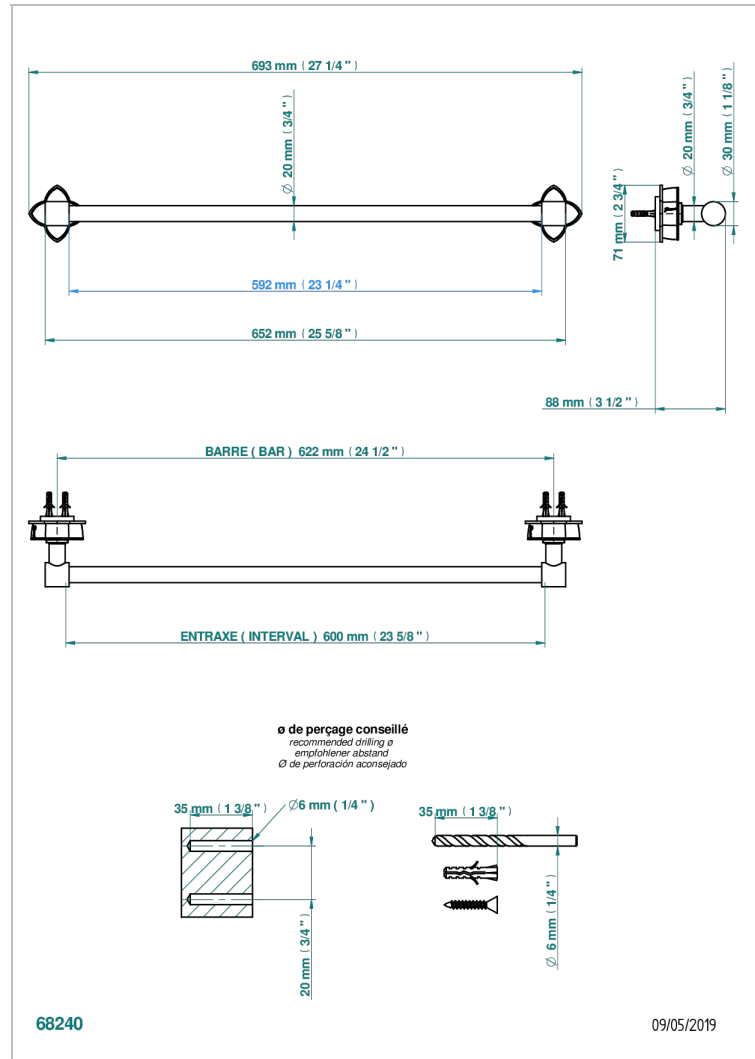

PETALE DE CRISTAL - CLEAR CRYSTAL FINE GOLD THREAD

U6E-520/60

Single towel rail, fixed rail, length: 600 mm, \varnothing 20 mm

CHARACTERISTIC

- Pétale de Cristal - Clear crystal fine gold thread
- Single towel rail, fixed rail, length: 600 mm, \varnothing 20 mm