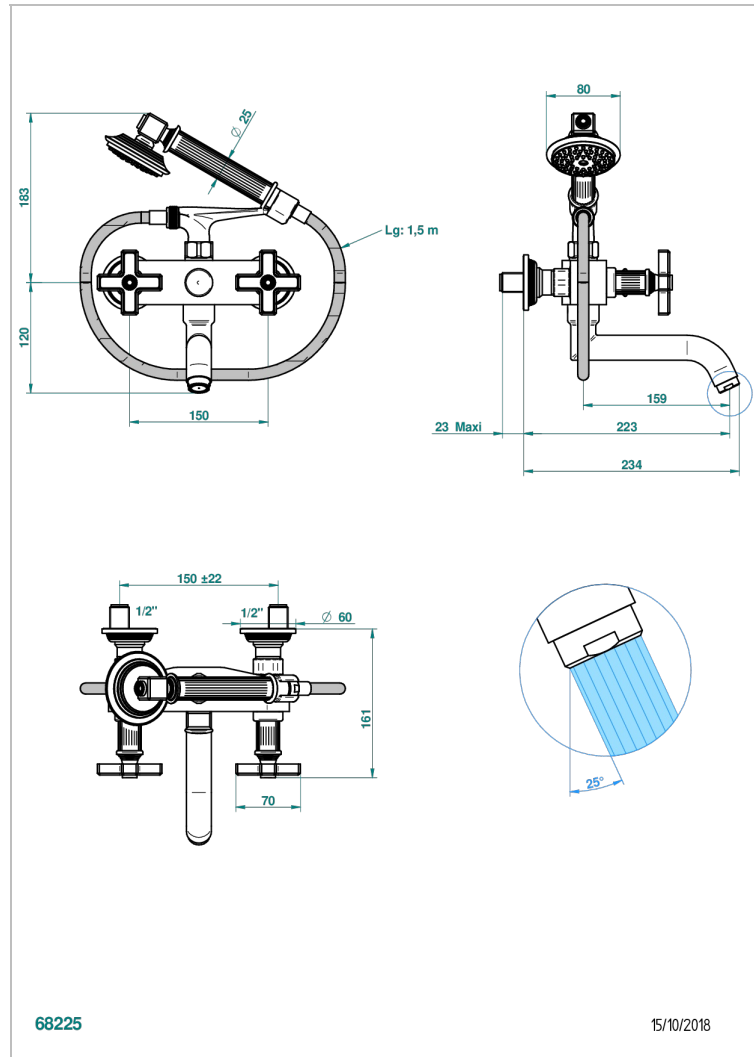

# GRAND CENTRAL WHITE ONYX

U9R-13B

Wall mounted 2-hole bath/shower mixer, shower and hose

## CHARACTERISTIC

- ACS : 21ACCLY033