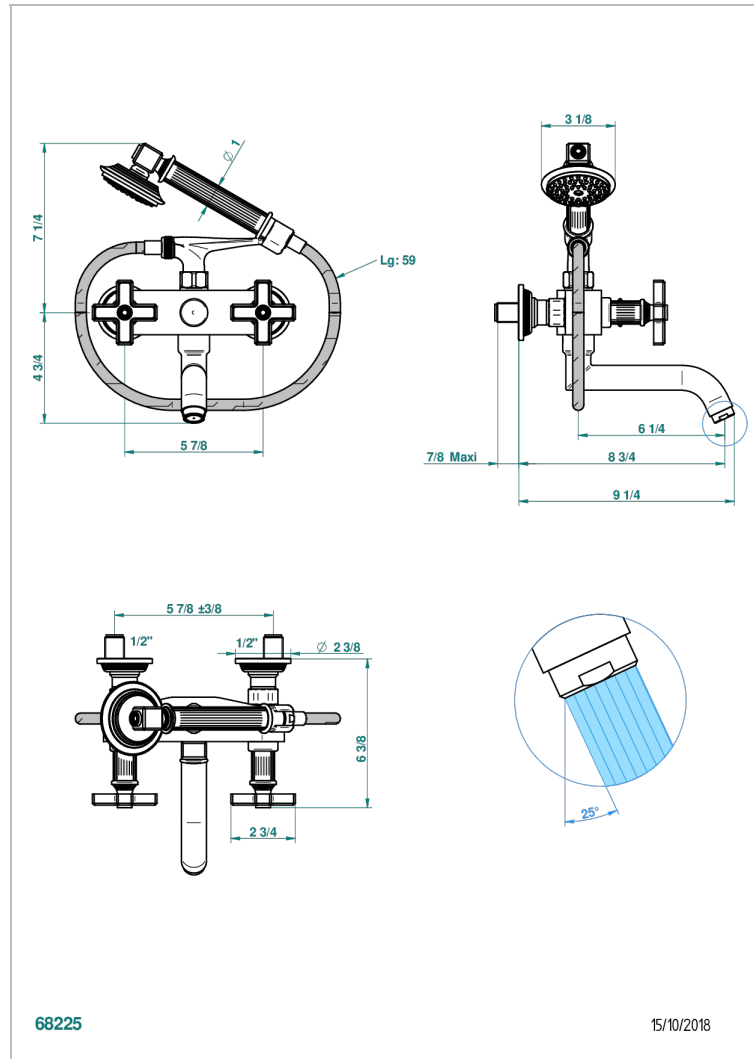

# GRAND CENTRAL WHITE ONYX

U9R-13B

Wall mounted 2-hole bath/shower mixer, shower and hose

68225

15/10/2018

## CHARACTERISTIC

- ACS : 21ACCLY033