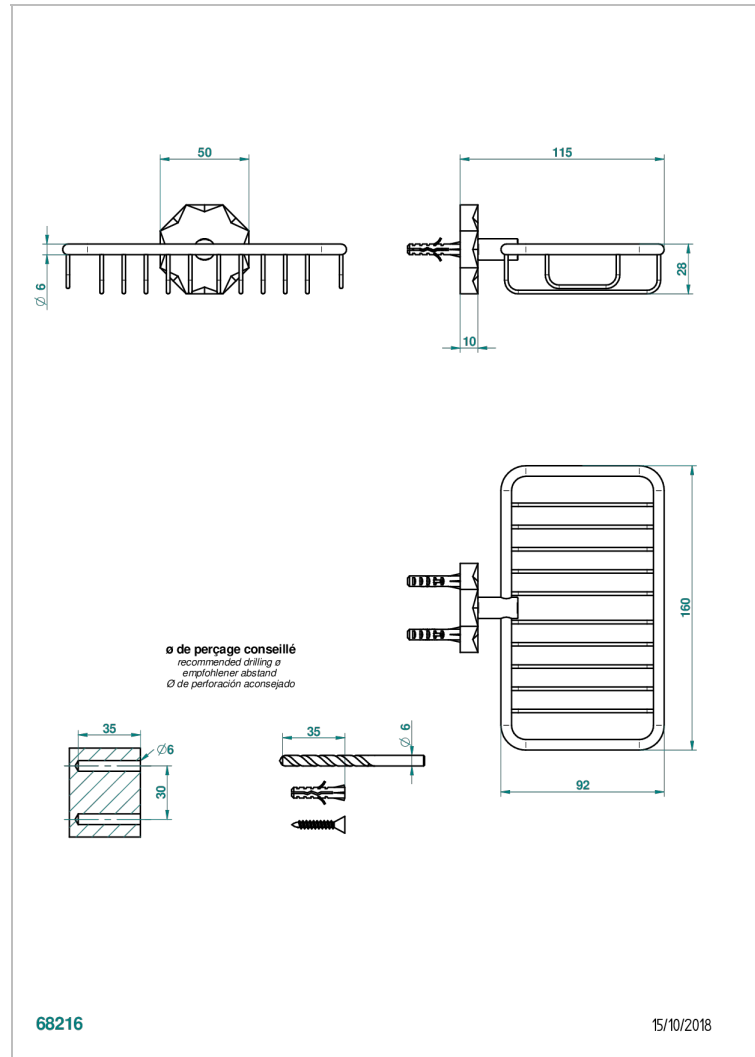

NIHAL GREEN PORCELAIN

U2R-620

Soap basket, wall mounted 6"1/4 x 3"5/8

THG[®]
PARIS

CHARACTERISTIC

- Nihal Green porcelain
- Soap basket, wall mounted 6"1/4 x 3"5/8

AVAILABLE FINITIONS

Black ceram - D30
Blush PVD - H62
Brass color PVD - H49
Brown bronze color PVD - F33
Chrome polished - A02
Chrome polished / gold polished - G02