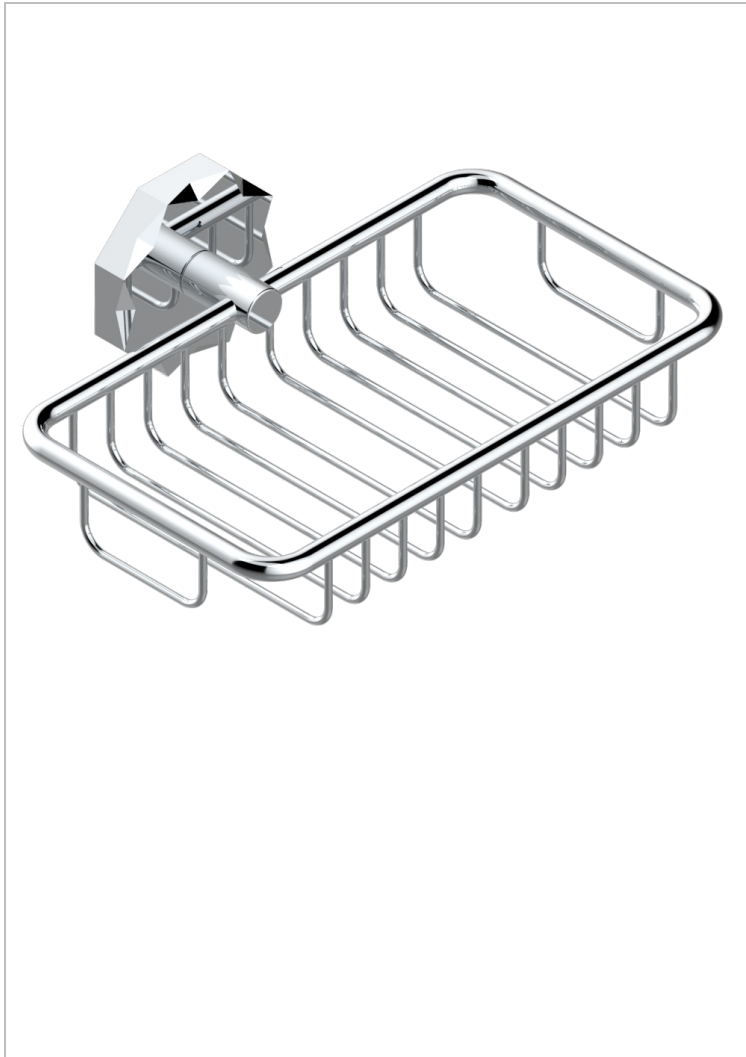

NIHAL GREEN PORCELAIN

U2R-620

Soap basket, wall mounted 6"1/4 x 3"5/8

THG[®]
PARIS

CHARACTERISTIC

- Nihal Green porcelain
- Soap basket, wall mounted 6"1/4 x 3"5/8

AVAILABLE FINITIONS

Black ceram - D30
Blush PVD - H62
Brass color PVD - H49
Brown bronze color PVD - F33
Chrome polished - A02
Chrome polished / gold polished - G02

Copper antique matt, coated - H07
Gold color PVD - H52
Gold mat - F07
Gold polished - F01
Graphite PVD - H64
Light coated bronze - D01

Matt Umber PVD - H67
Matt blush PVD - H60
Matt brass color PVD - H50
Matt brown bronze color PVD - F34
Matt chrome (American satin) - C02
Matt gold color PVD - H53