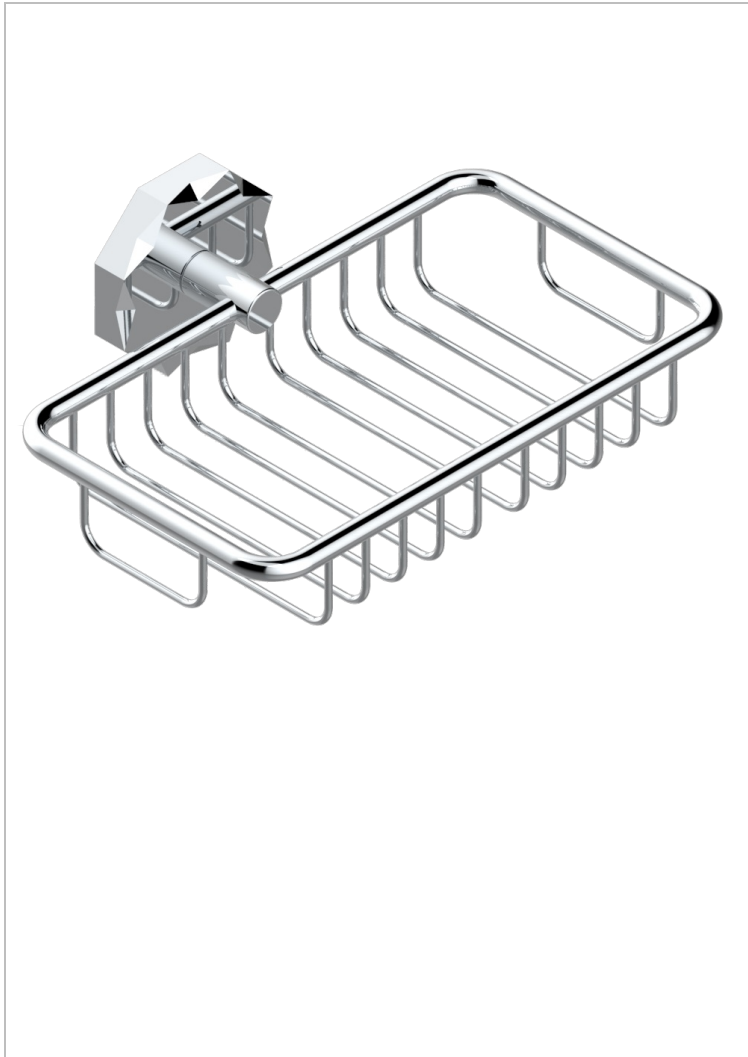

NIHAL GREEN PORCELAIN

U2R-620

Soap basket, wall mounted 6"1/4 x 3"5/8

CHARACTERISTIC

- Nihal Green porcelain
- Soap basket, wall mounted 6"1/4 x 3"5/8

AVAILABLE FINITIONS

Black ceram - D30
Blush PVD - H62
Brass color PVD - H49
Brown bronze color PVD - F33
Chrome polished - A02
Chrome polished / gold polished - G02

Copper antique matt, coated - H07
Gold color PVD - H52
Gold mat - F07
Gold polished - F01
Graphite PVD - H64
Light coated bronze - D01

Matt Umber PVD - H67
Matt blush PVD - H60
Matt brass color PVD - H50
Matt brown bronze color PVD - F34
Matt chrome (American satin) - C02
Matt gold color PVD - H53