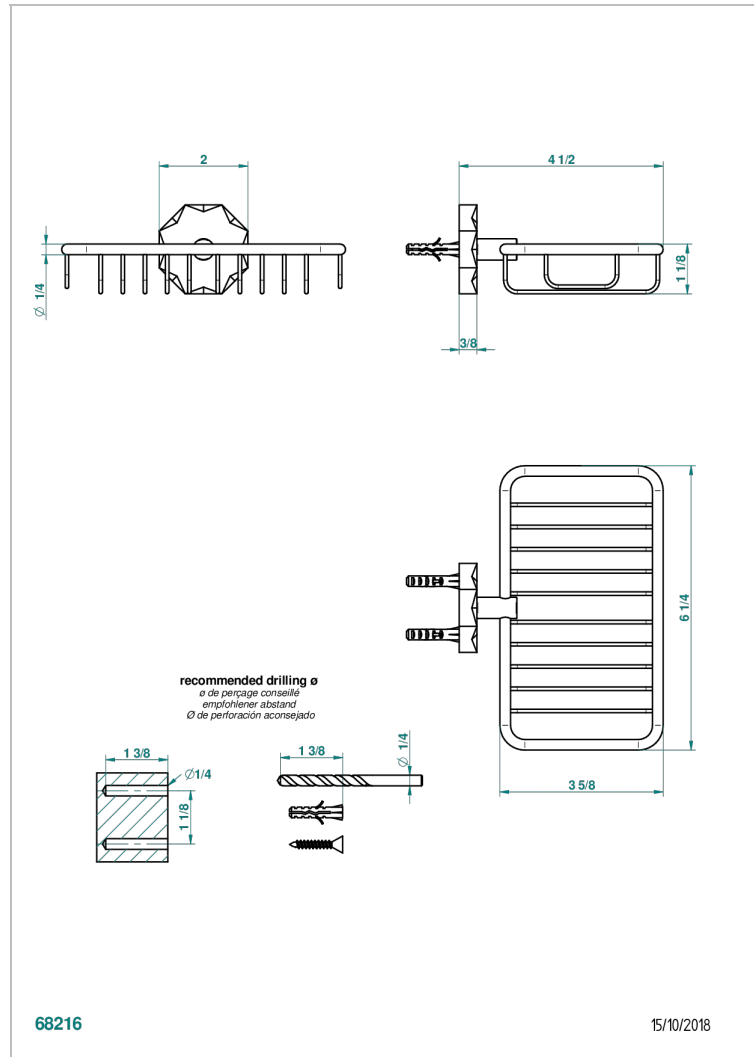

NIHAL GREEN PORCELAIN

U2R-620

Soap basket, wall mounted 6"1/4 x 3"5/8

CHARACTERISTIC

- Nihal Green porcelain
- Soap basket, wall mounted 6"1/4 x 3"5/8

AVAILABLE FINITIONS

Black ceram - D30
Blush PVD - H62
Brass color PVD - H49
Brown bronze color PVD - F33
Chrome polished - A02
Chrome polished / gold polished - G02