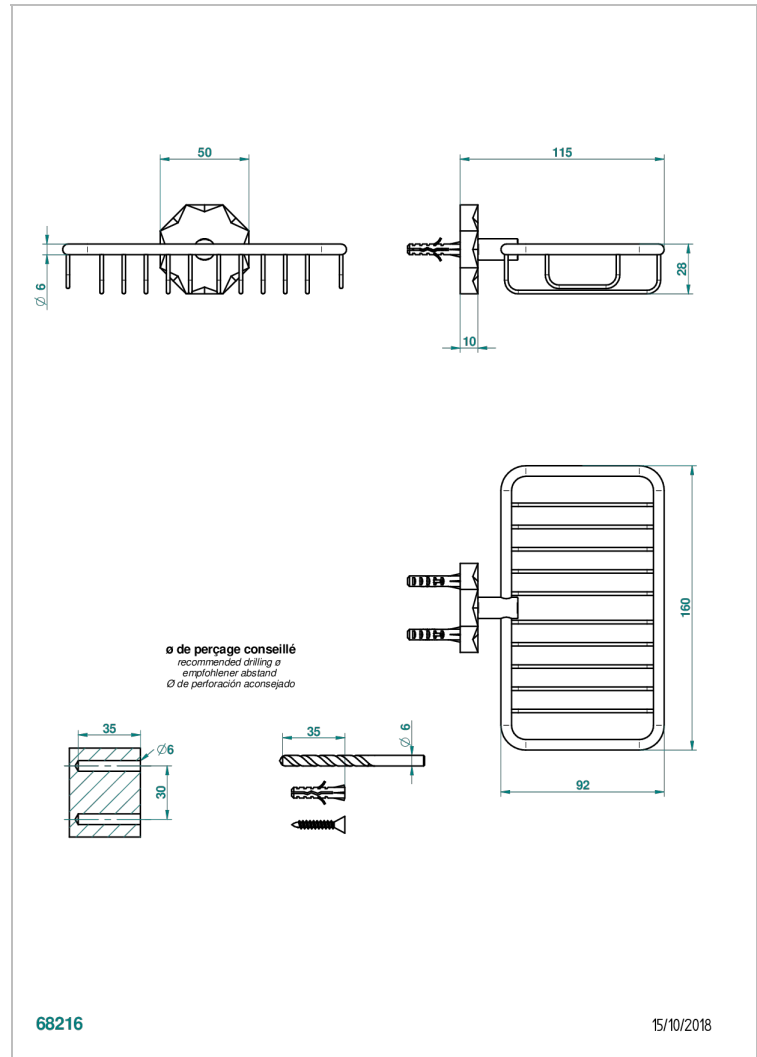

# NIHAL GREEN PORCELAIN

U2R-620

Net soap dish with flange, 160 x 95 mm

THG<sup>®</sup>  
PARIS

## CHARACTERISTIC

- Nihal Green porcelain
- Net soap dish with flange, 160 x 95 mm