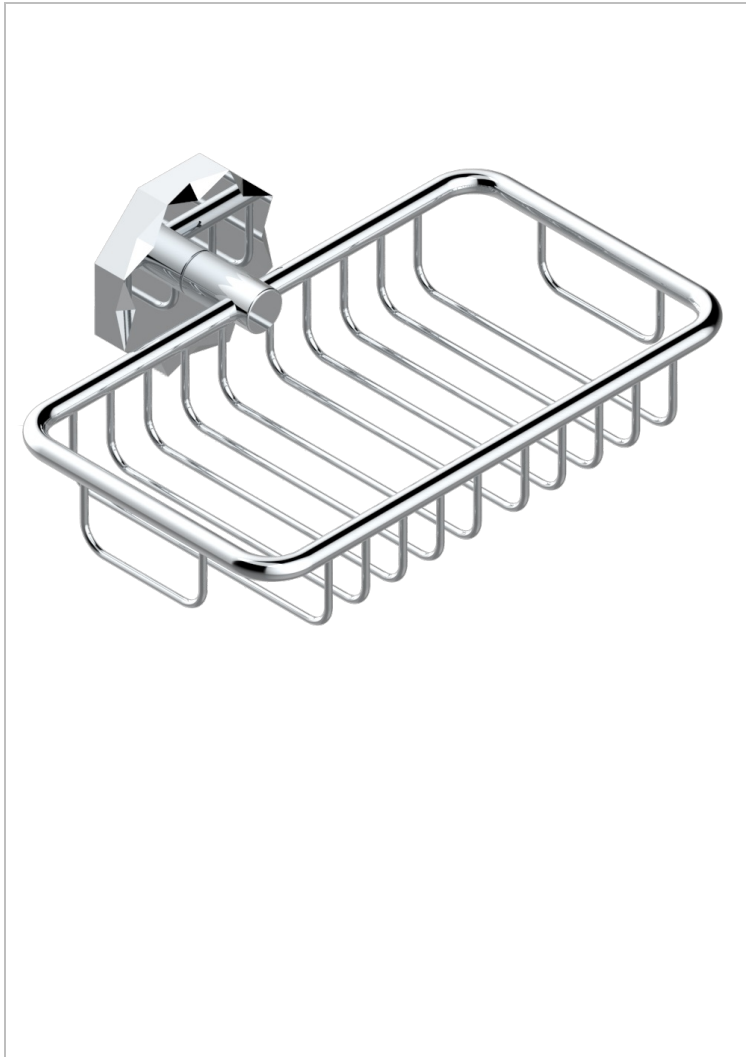

# NIHAL GREEN PORCELAIN

U2R-620

Net soap dish with flange, 160 x 95 mm

THG<sup>®</sup>  
PARIS

## CHARACTERISTIC

- Nihal Green porcelain
- Net soap dish with flange, 160 x 95 mm

## AVAILABLE FINITIONS

Antique nickel - H28  
Black ceram - D30  
Blush PVD - H62  
Brass color PVD - H49  
Brown bronze color PVD - F33  
Gold color PVD - H52

Graphite PVD - H64  
Lacquered light bronze - D01  
Matt Umber PVD - H67  
Matt blush PVD - H60  
Matt brass color PVD - H50  
Matt brown bronze color PVD - F34