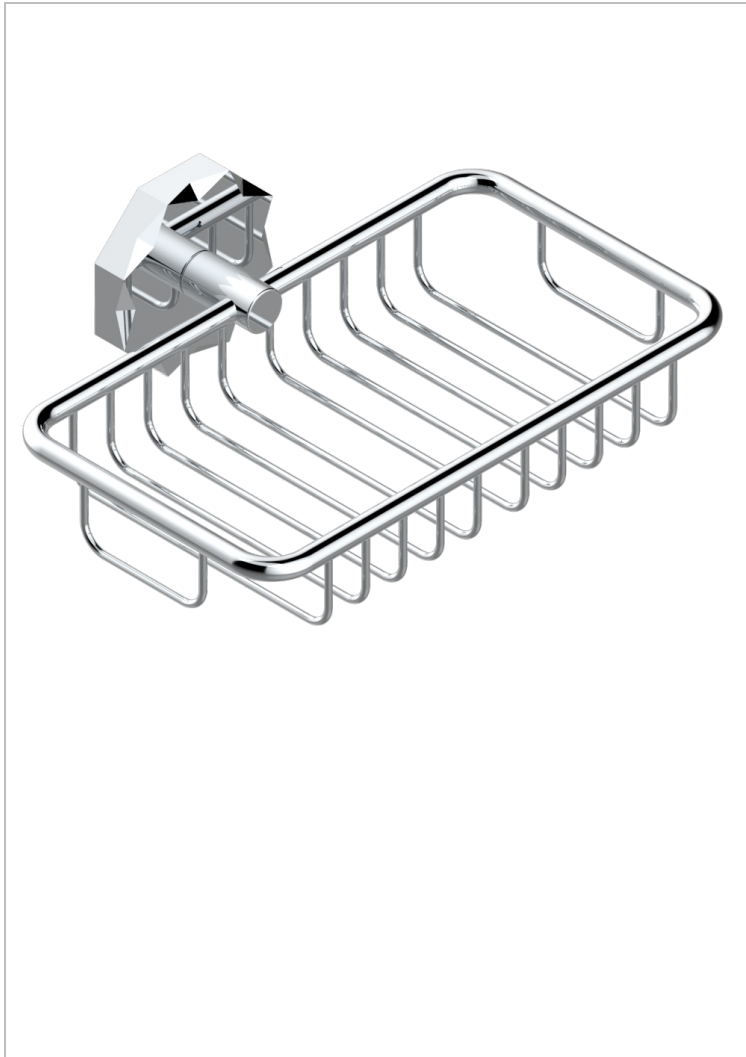

NIHAL GREEN PORCELAIN

U2R-620

Net soap dish with flange, 160 x 95 mm

THG[®]
PARIS

68216

15/10/2018

CHARACTERISTIC

- Nihal Green porcelain
- Net soap dish with flange, 160 x 95 mm

AVAILABLE FINITIONS

Antique nickel - H28
Black ceram - D30
Blush PVD - H62
Brass color PVD - H49
Brown bronze color PVD - F33
Gold color PVD - H52

Graphite PVD - H64
Lacquered light bronze - D01
Matt Umber PVD - H67
Matt blush PVD - H60
Matt brass color PVD - H50
Matt brown bronze color PVD - F34