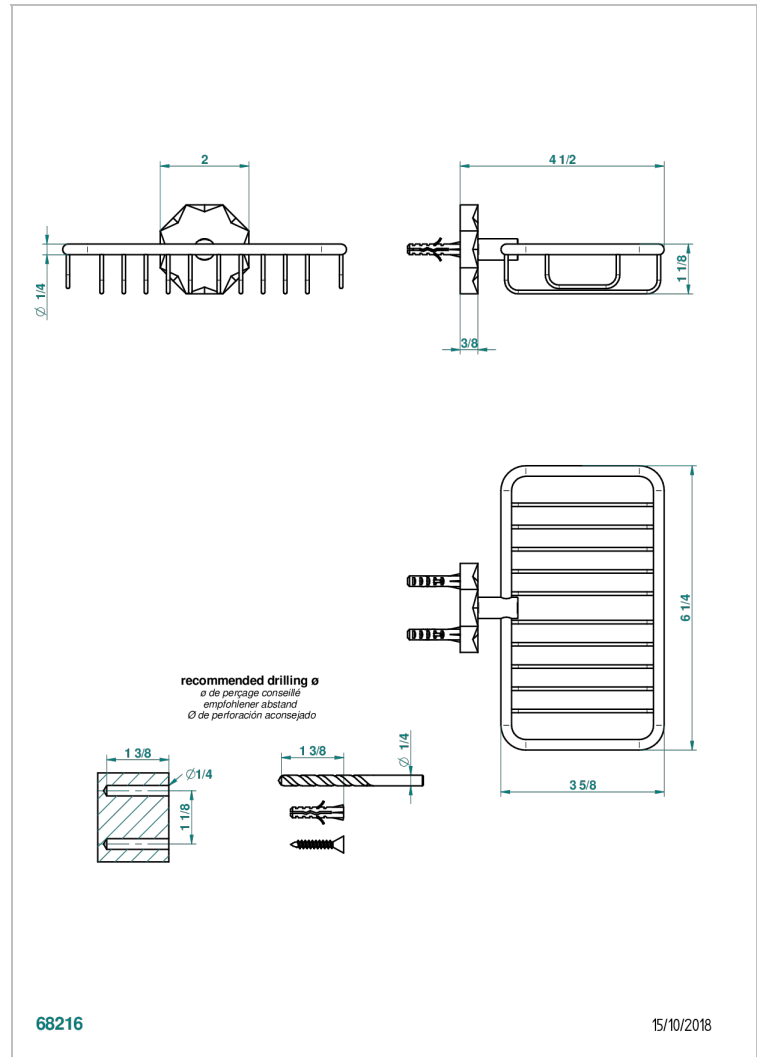

NIHAL GREEN PORCELAIN

U2R-620

Net soap dish with flange, 160 x 95 mm

THG[®]
PARIS

68216

15/10/2018

CHARACTERISTIC

- Nihal Green porcelain
- Net soap dish with flange, 160 x 95 mm