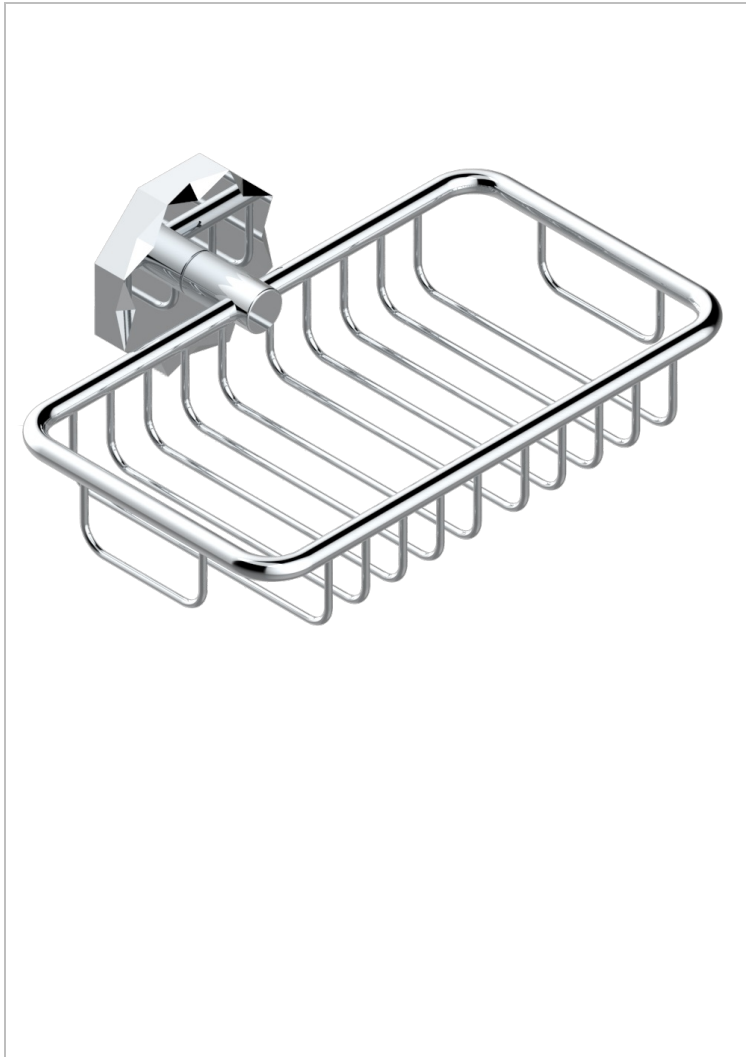

NIHAL BLACK PORCELAIN

U2P-620

Soap basket, wall mounted 6"1/4 x 3"5/8

THG[®]
PARIS

CHARACTERISTIC

- Nihal Black porcelain
- Soap basket, wall mounted 6"1/4 x 3"5/8

AVAILABLE FINITIONS

Black ceram - D30
Blush PVD - H62
Brass color PVD - H49
Brown bronze color PVD - F33
Chrome polished - A02
Chrome polished / gold polished - G02

Copper antique matt, coated - H07
Gold color PVD - H52
Gold mat - F07
Gold polished - F01
Graphite PVD - H64
Light coated bronze - D01

Matt Umber PVD - H67
Matt blush PVD - H60
Matt brass color PVD - H50
Matt brown bronze color PVD - F34
Matt chrome (American satin) - C02
Matt gold color PVD - H53