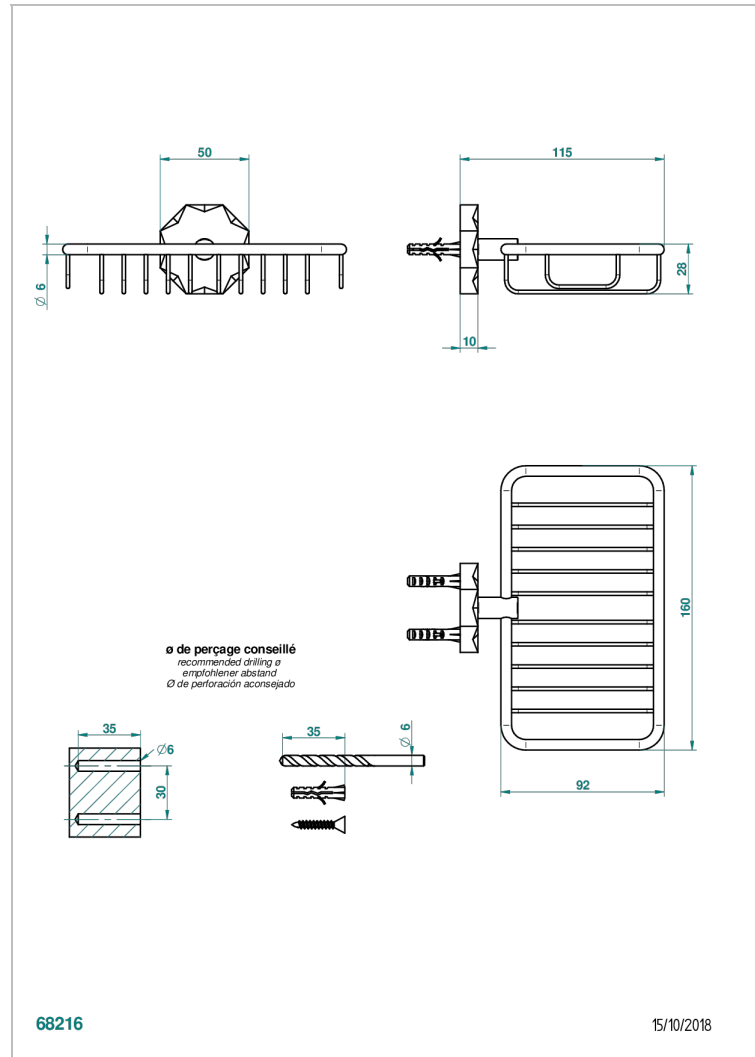

NIHAL BLACK PORCELAIN

U2P-620

Soap basket, wall mounted 6"1/4 x 3"5/8

THG[®]
PARIS

CHARACTERISTIC

- Nihal Black porcelain
- Soap basket, wall mounted 6"1/4 x 3"5/8

AVAILABLE FINITIONS

Black ceram - D30
Blush PVD - H62
Brass color PVD - H49
Brown bronze color PVD - F33
Chrome polished - A02
Chrome polished / gold polished - G02