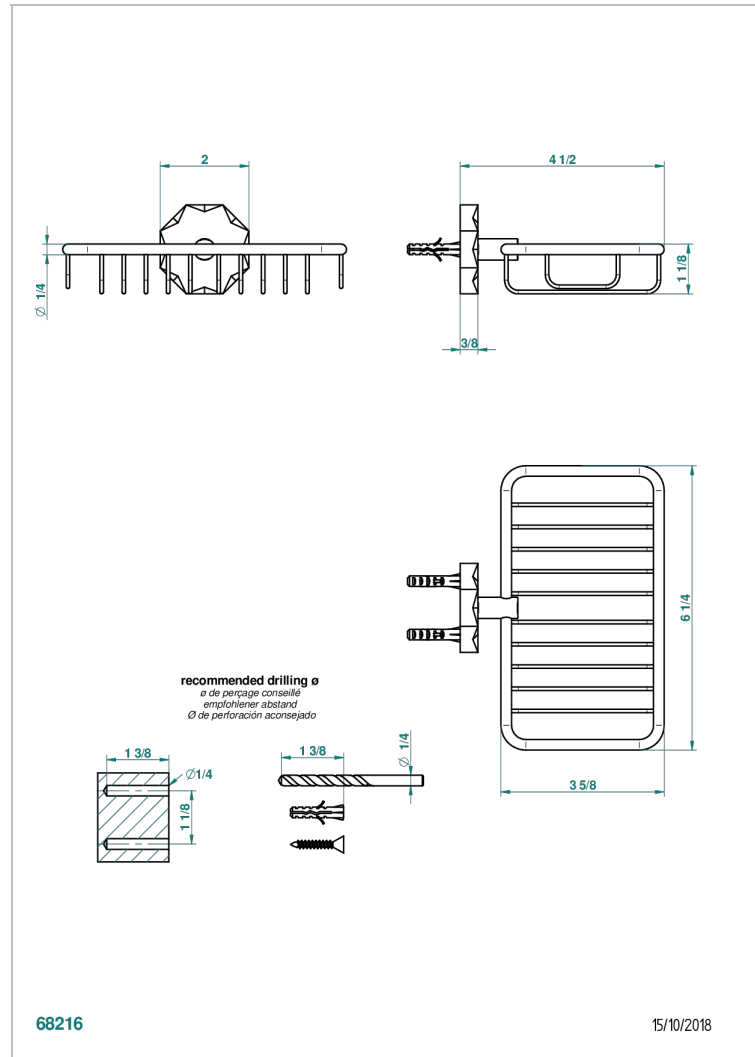

NIHAL BLACK PORCELAIN

U2P-620

Soap basket, wall mounted 6"1/4 x 3"5/8

CHARACTERISTIC

- Nihal Black porcelain
- Soap basket, wall mounted 6"1/4 x 3"5/8

AVAILABLE FINITIONS

Black ceram - D30
Blush PVD - H62
Brass color PVD - H49
Brown bronze color PVD - F33
Chrome polished - A02
Chrome polished / gold polished - G02