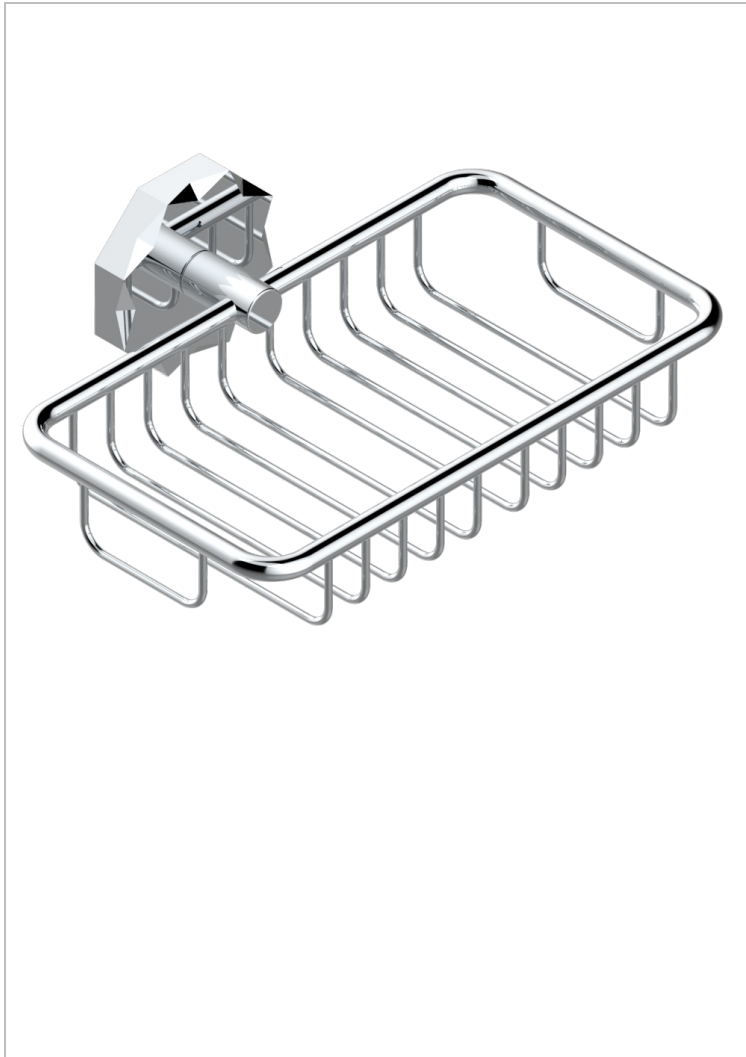

NIHAL BLACK PORCELAIN

U2P-620

Soap basket, wall mounted 6"1/4 x 3"5/8

CHARACTERISTIC

- Nihal Black porcelain
- Soap basket, wall mounted 6"1/4 x 3"5/8

AVAILABLE FINITIONS

Black ceram - D30
Blush PVD - H62
Brass color PVD - H49
Brown bronze color PVD - F33
Chrome polished - A02
Chrome polished / gold polished - G02

Copper antique matt, coated - H07
Gold color PVD - H52
Gold mat - F07
Gold polished - F01
Graphite PVD - H64
Light coated bronze - D01

Matt Umber PVD - H67
Matt blush PVD - H60
Matt brass color PVD - H50
Matt brown bronze color PVD - F34
Matt chrome (American satin) - C02
Matt gold color PVD - H53