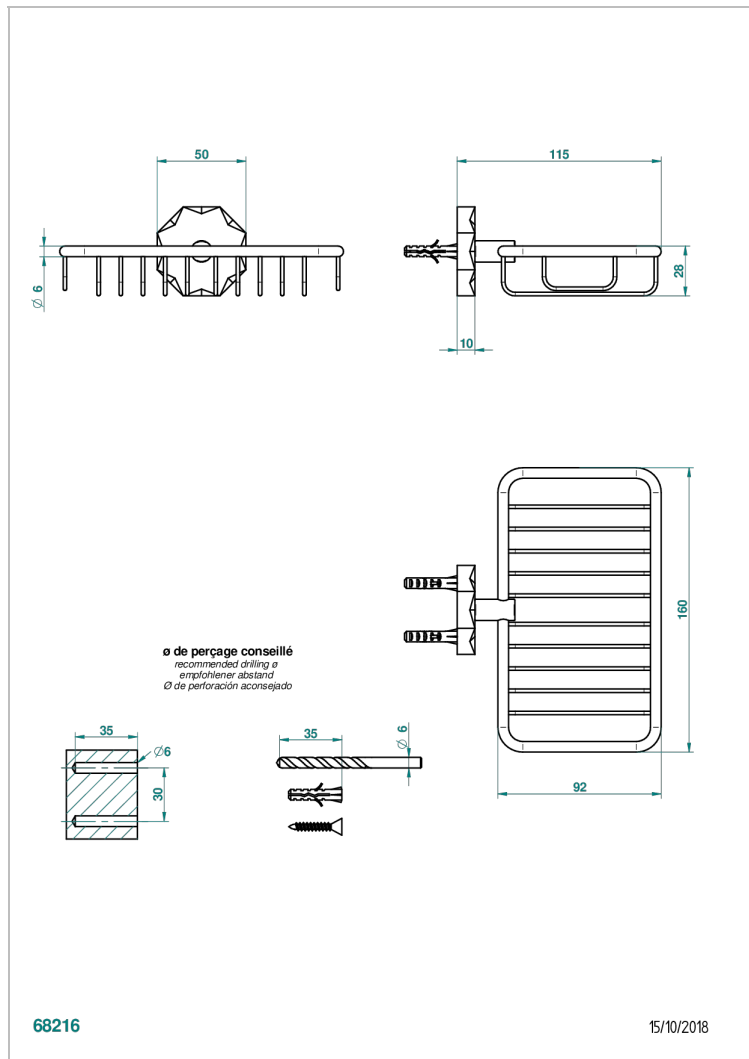

NIHAL BLACK PORCELAIN

U2P-620

Net soap dish with flange, 160 x 95 mm

THG[®]
PARIS

CHARACTERISTIC

- Nihal Black porcelain
- Net soap dish with flange, 160 x 95 mm

AVAILABLE FINITIONS

Antique nickel - H28
Black ceram - D30
Blush PVD - H62
Brass color PVD - H49
Brown bronze color PVD - F33
Gold color PVD - H52

Nickel color PVD - H55
Polished chrome (color finish) - A02
Polished chrome / Polished gold (color finish) - G02
Polished gold (color finish) - F01
Polished nickel - B01
Soft gold - F30

Soft matt gold - F31
Umber PVD - H66
Varnished matt antique red copper (color finish) - H07