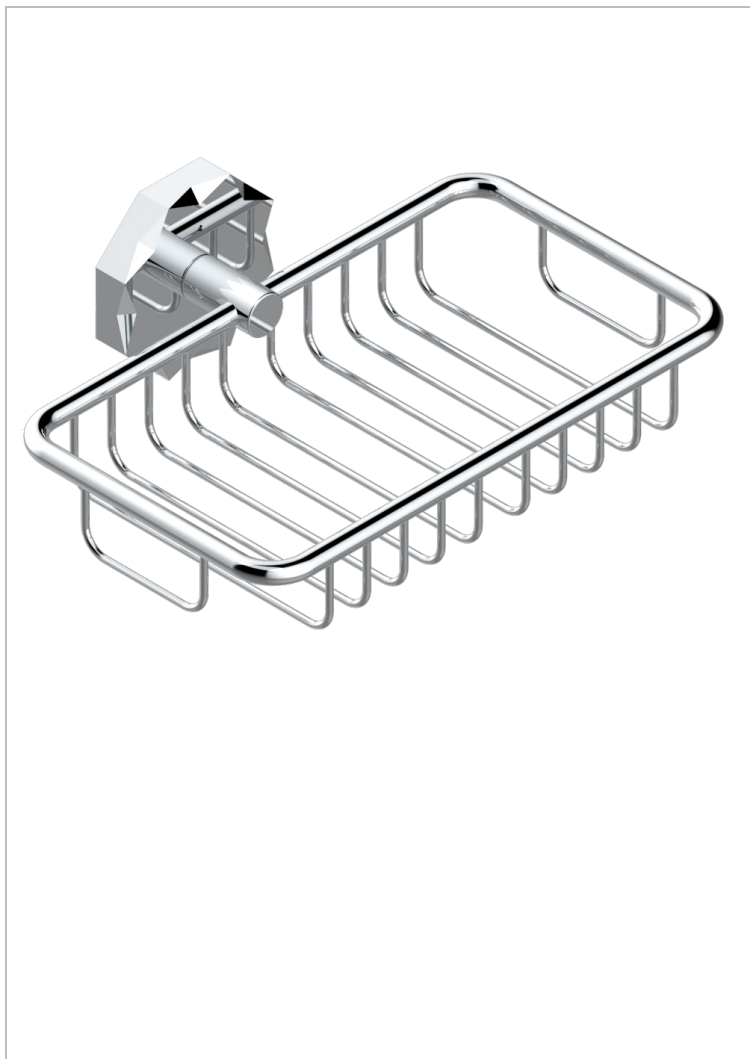

NIHAL BLACK PORCELAIN

U2P-620

Net soap dish with flange, 160 x 95 mm

THG[®]
PARIS

CHARACTERISTIC

- Nihal Black porcelain
- Net soap dish with flange, 160 x 95 mm

AVAILABLE FINITIONS

Antique nickel - H28
Black ceram - D30
Blush PVD - H62
Brass color PVD - H49
Brown bronze color PVD - F33
Gold color PVD - H52

Graphite PVD - H64
Lacquered light bronze - D01
Matt Umber PVD - H67
Matt blush PVD - H60
Matt brass color PVD - H50
Matt brown bronze color PVD - F34

Matt chrome - C02
Matt gold - F07
Matt gold color PVD - H53
Matt graphite PVD - H65
Matt nickel (color finish) - C01
Matt nickel color PVD - H56

Nickel color PVD - H55
Polished chrome (color finish) - A02
Polished chrome / Polished gold (color finish) - G02
Polished gold (color finish) - F01
Polished nickel - B01
Soft gold - F30

Soft matt gold - F31
Umber PVD - H66
Varnished matt antique red copper (color finish) - H07