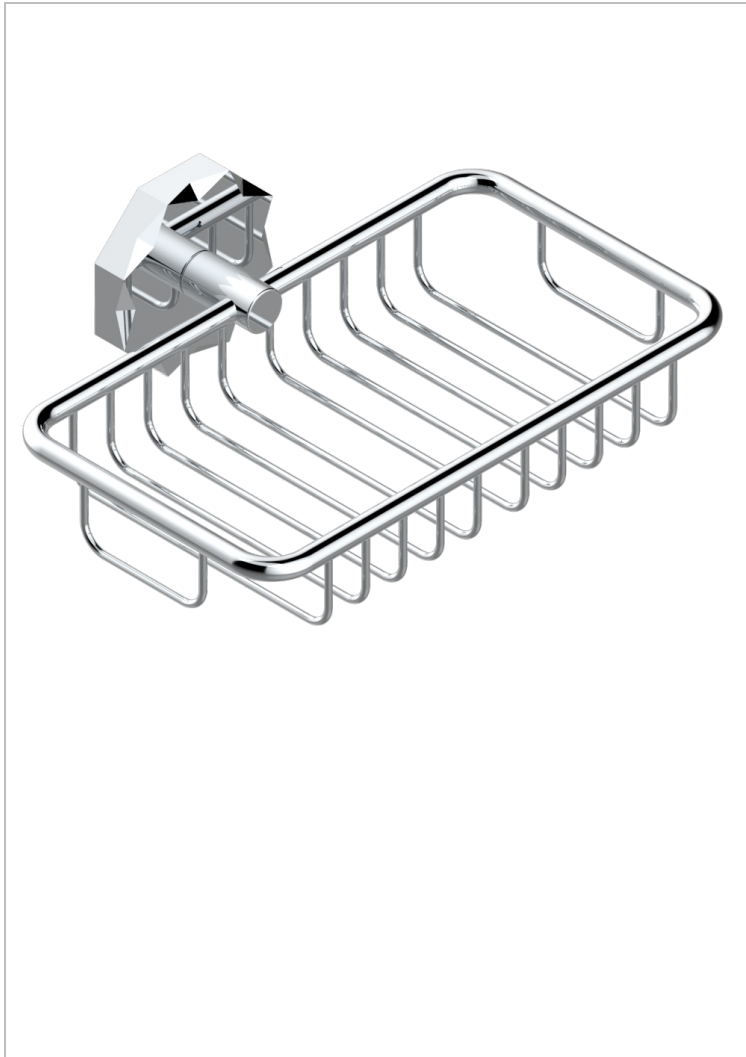

# NIHAL BLACK PORCELAIN

U2P-620

Net soap dish with flange, 160 x 95 mm

THG<sup>®</sup>  
PARIS

## CHARACTERISTIC

- Nihal Black porcelain
- Net soap dish with flange, 160 x 95 mm

## AVAILABLE FINITIONS

Antique nickel - H28  
Black ceram - D30  
Blush PVD - H62  
Brass color PVD - H49  
Brown bronze color PVD - F33  
Gold color PVD - H52

Graphite PVD - H64  
Lacquered light bronze - D01  
Matt Umber PVD - H67  
Matt blush PVD - H60  
Matt brass color PVD - H50  
Matt brown bronze color PVD - F34