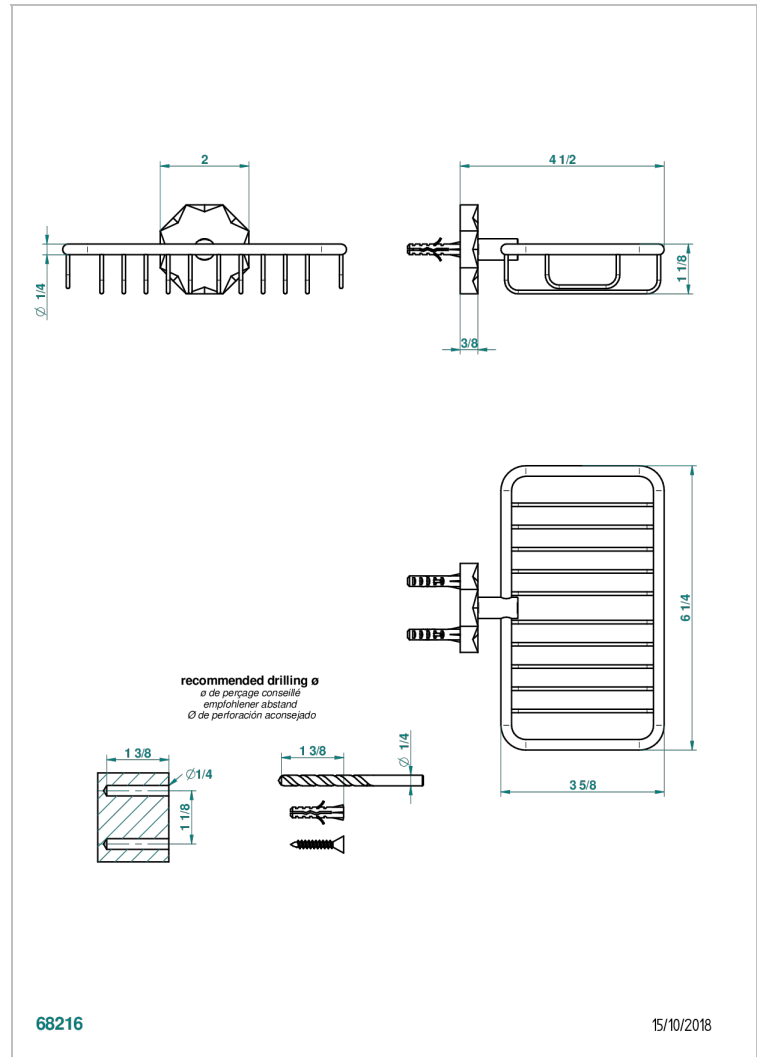

# NIHAL BLACK PORCELAIN

U2P-620

Net soap dish with flange, 160 x 95 mm

THG<sup>®</sup>  
PARIS

## CHARACTERISTIC

- Nihal Black porcelain
- Net soap dish with flange, 160 x 95 mm