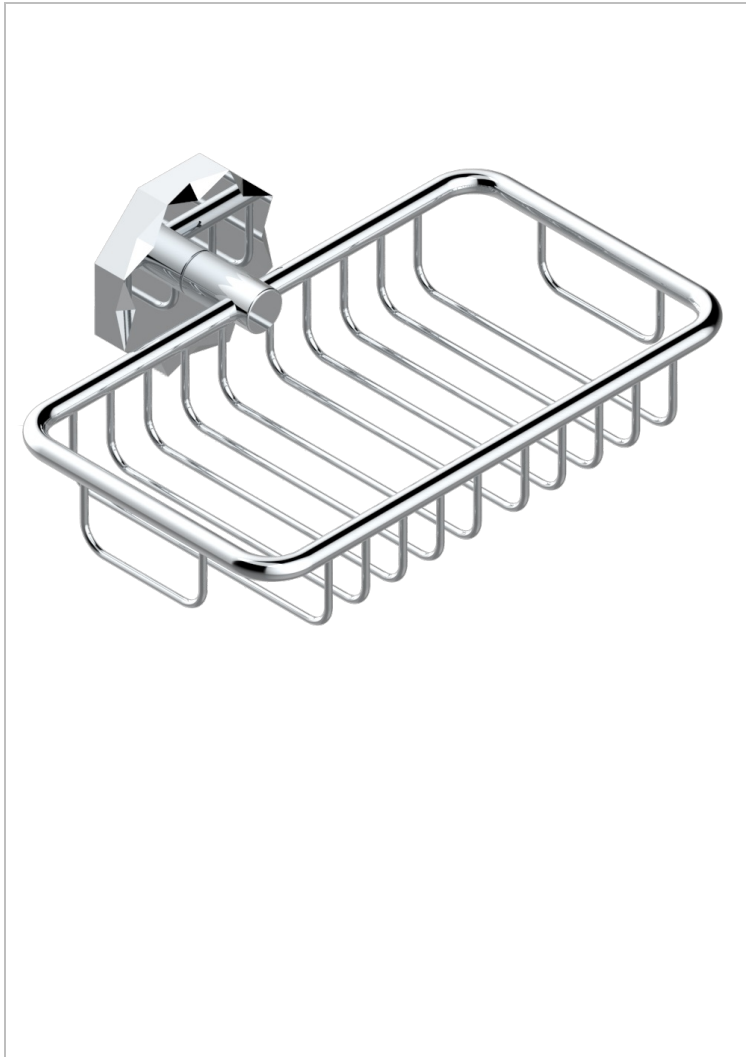

NIHAL IVORY PORCELAIN

U2N-620

Soap basket, wall mounted 6"1/4 x 3"5/8

THG[®]
PARIS

CHARACTERISTIC

- Nihal Ivory porcelain
- Soap basket, wall mounted 6"1/4 x 3"5/8

AVAILABLE FINITIONS

Black ceram - D30
Blush PVD - H62
Brass color PVD - H49
Brown bronze color PVD - F33
Chrome polished - A02
Chrome polished / gold polished - G02

Copper antique matt, coated - H07
Gold color PVD - H52
Gold mat - F07
Gold polished - F01
Graphite PVD - H64
Light coated bronze - D01

Matt Umber PVD - H67
Matt blush PVD - H60
Matt brass color PVD - H50
Matt brown bronze color PVD - F34
Matt chrome (American satin) - C02
Matt gold color PVD - H53