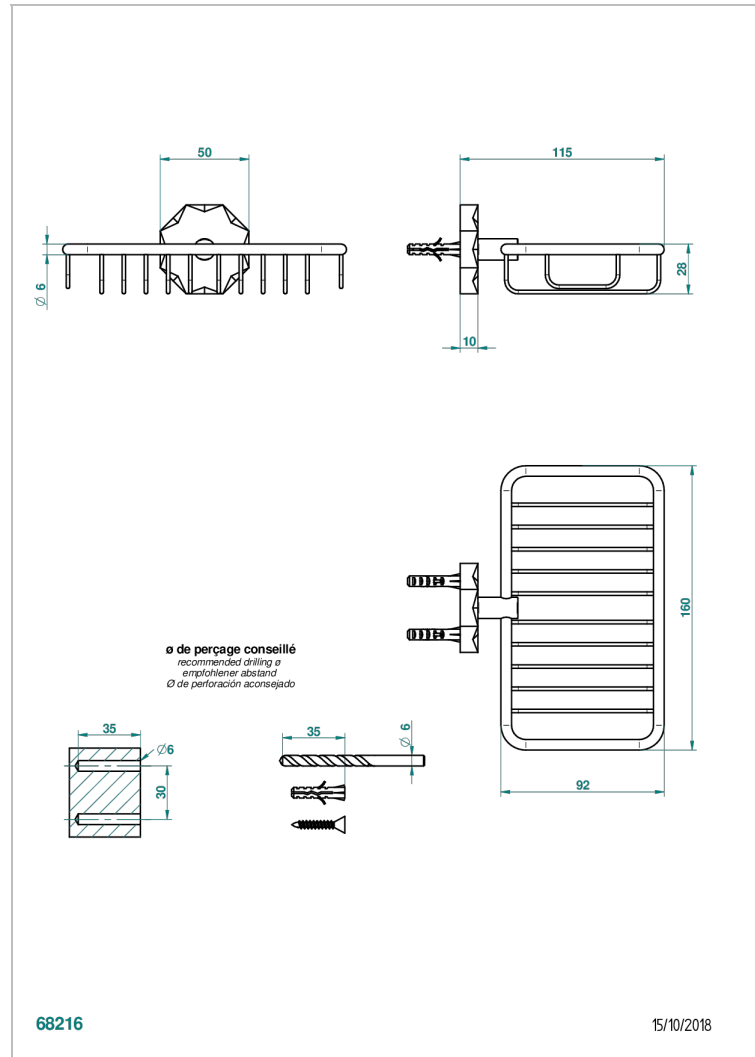

NIHAL IVORY PORCELAIN

U2N-620

Soap basket, wall mounted 6"1/4 x 3"5/8

THG[®]
PARIS

CHARACTERISTIC

- Nihal Ivory porcelain
- Soap basket, wall mounted 6"1/4 x 3"5/8

AVAILABLE FINITIONS

Black ceram - D30
Blush PVD - H62
Brass color PVD - H49
Brown bronze color PVD - F33
Chrome polished - A02
Chrome polished / gold polished - G02