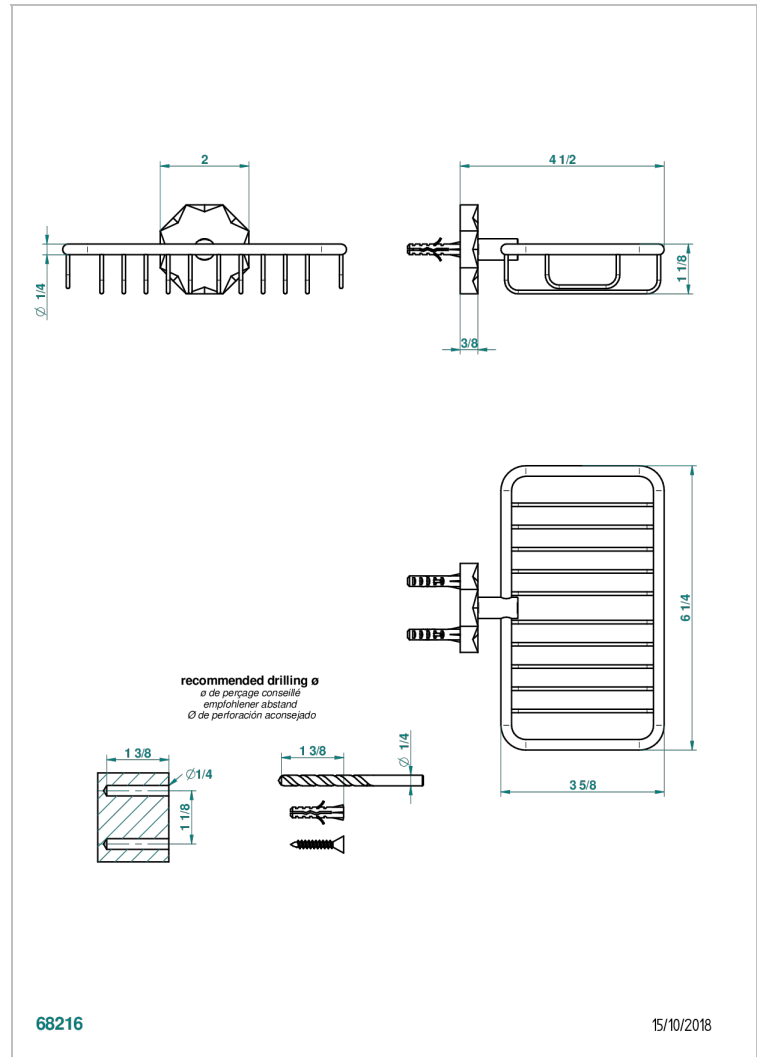

NIHAL IVORY PORCELAIN

U2N-620

Soap basket, wall mounted 6"1/4 x 3"5/8

THG[®]
PARIS

68216

15/10/2018

CHARACTERISTIC

- Nihal Ivory porcelain
- Soap basket, wall mounted 6"1/4 x 3"5/8