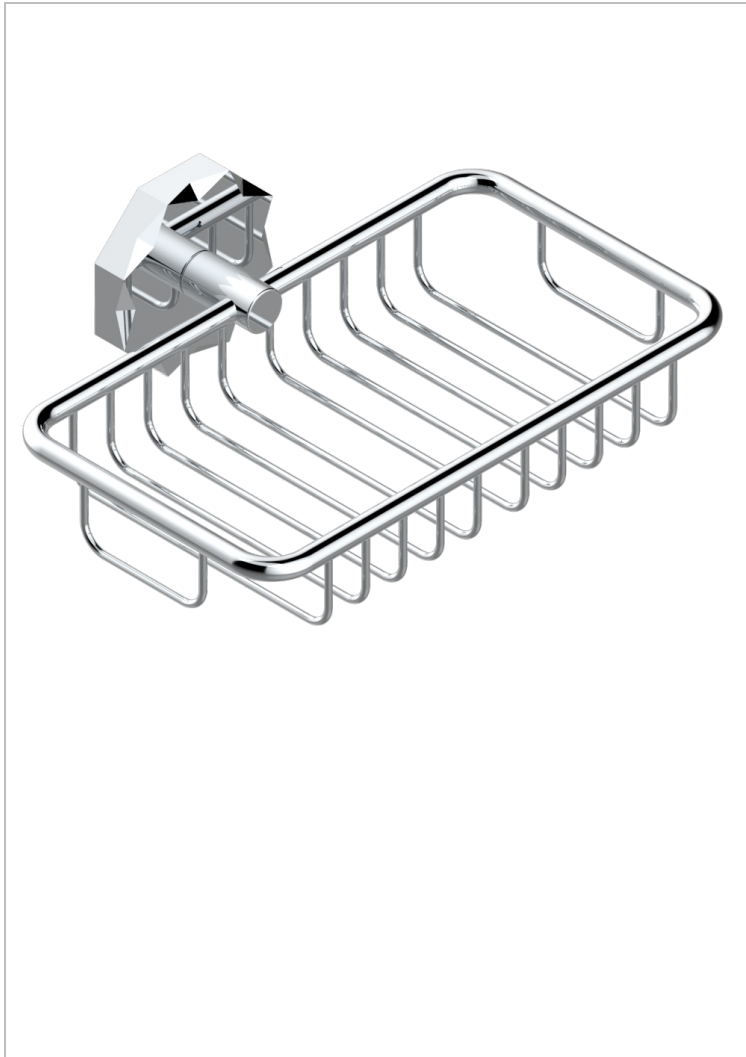

NIHAL IVORY PORCELAIN

U2N-620

Soap basket, wall mounted 6"1/4 x 3"5/8

THG[®]
PARIS

68216

15/10/2018

CHARACTERISTIC

- Nihal Ivory porcelain
- Soap basket, wall mounted 6"1/4 x 3"5/8

AVAILABLE FINITIONS

Black ceram - D30
Blush PVD - H62
Brass color PVD - H49
Brown bronze color PVD - F33
Chrome polished - A02
Chrome polished / gold polished - G02

Copper antique matt, coated - H07
Gold color PVD - H52
Gold mat - F07
Gold polished - F01
Graphite PVD - H64
Light coated bronze - D01