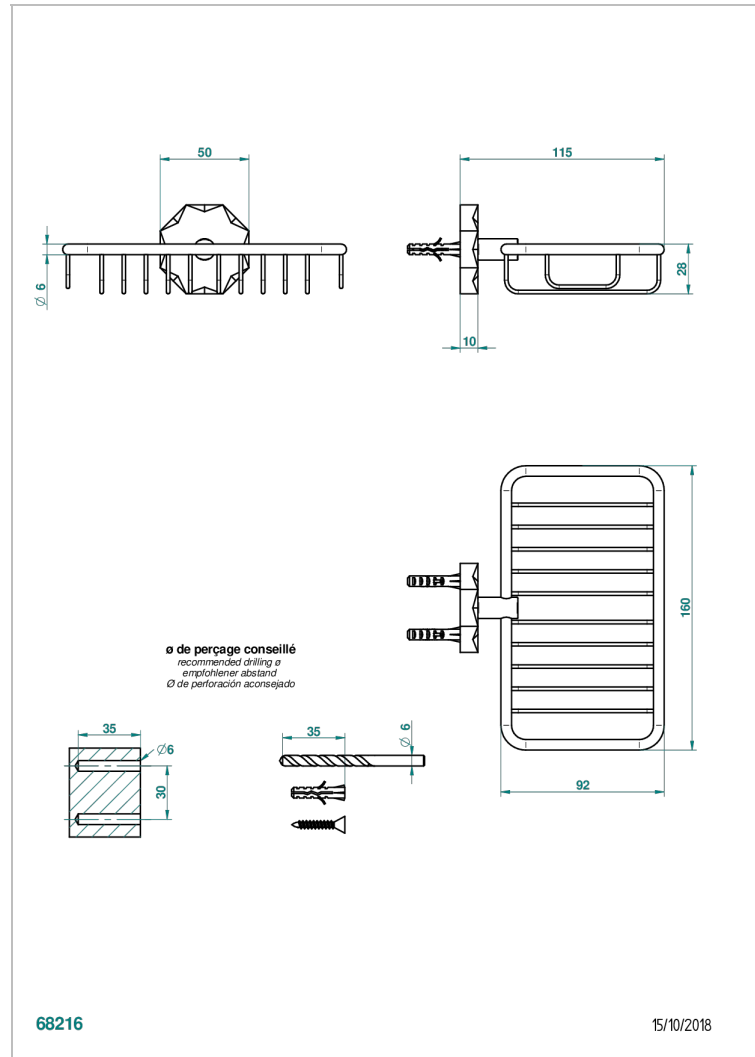

NIHAL IVORY PORCELAIN

U2N-620

Net soap dish with flange, 160 x 95 mm

CHARACTERISTIC

- Nihal Ivory porcelain
- Net soap dish with flange, 160 x 95 mm

AVAILABLE FINITIONS

Antique nickel - H28
Black ceram - D30
Blush PVD - H62
Brass color PVD - H49
Brown bronze color PVD - F33
Gold color PVD - H52

Nickel color PVD - H55
Polished chrome (color finish) - A02
Polished chrome / Polished gold (color finish) - G02
Polished gold (color finish) - F01
Polished nickel - B01
Soft gold - F30

Soft matt gold - F31
Umber PVD - H66
Varnished matt antique red copper (color finish) - H07