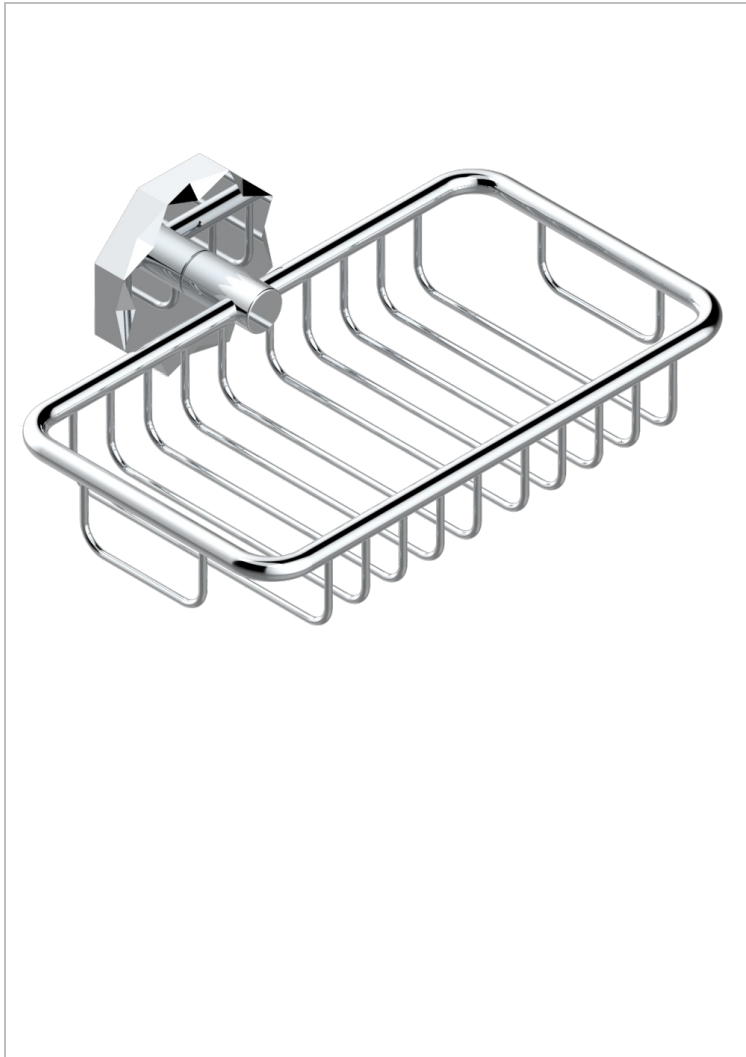

NIHAL IVORY PORCELAIN

U2N-620

Net soap dish with flange, 160 x 95 mm

CHARACTERISTIC

- Nihal Ivory porcelain
- Net soap dish with flange, 160 x 95 mm

AVAILABLE FINITIONS

Antique nickel - H28
Black ceram - D30
Blush PVD - H62
Brass color PVD - H49
Brown bronze color PVD - F33
Gold color PVD - H52

Graphite PVD - H64
Lacquered light bronze - D01
Matt Umber PVD - H67
Matt blush PVD - H60
Matt brass color PVD - H50
Matt brown bronze color PVD - F34

Matt chrome - C02
Matt gold - F07
Matt gold color PVD - H53
Matt graphite PVD - H65
Matt nickel (color finish) - C01
Matt nickel color PVD - H56

Nickel color PVD - H55
Polished chrome (color finish) - A02
Polished chrome / Polished gold (color finish) - G02
Polished gold (color finish) - F01
Polished nickel - B01
Soft gold - F30

Soft matt gold - F31
Umber PVD - H66
Varnished matt antique red copper (color finish) - H07