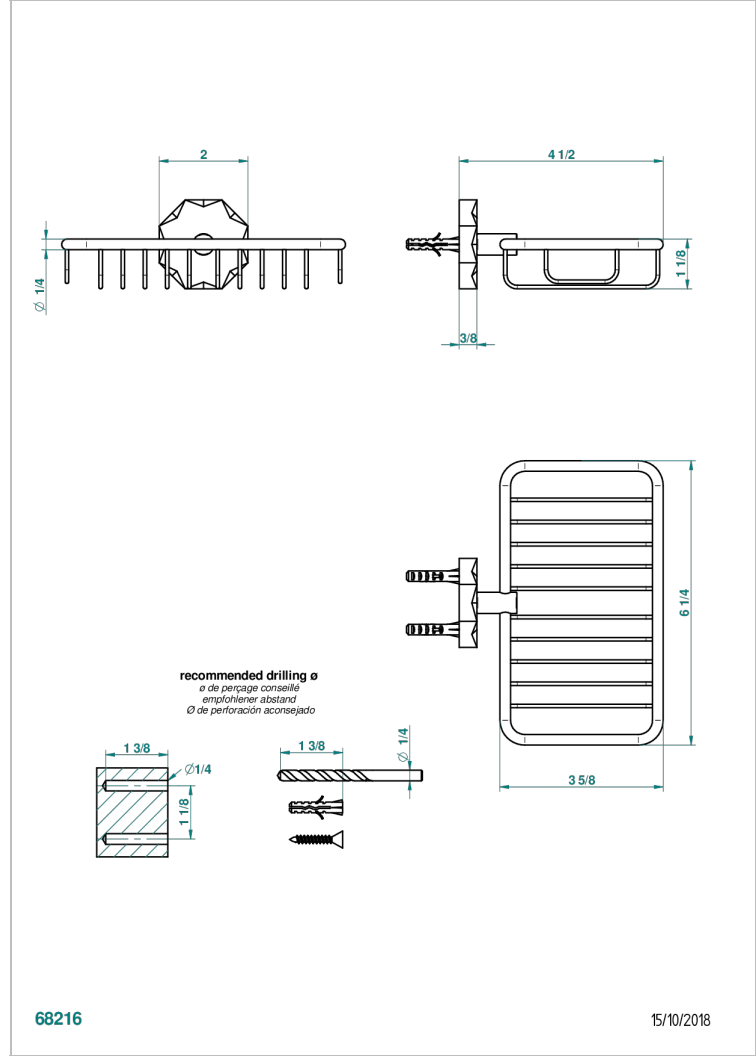

NIHAL IVORY PORCELAIN

U2N-620

Net soap dish with flange, 160 x 95 mm

68216

15/10/2018

CHARACTERISTIC

- Nihal Ivory porcelain
- Net soap dish with flange, 160 x 95 mm

AVAILABLE FINITIONS