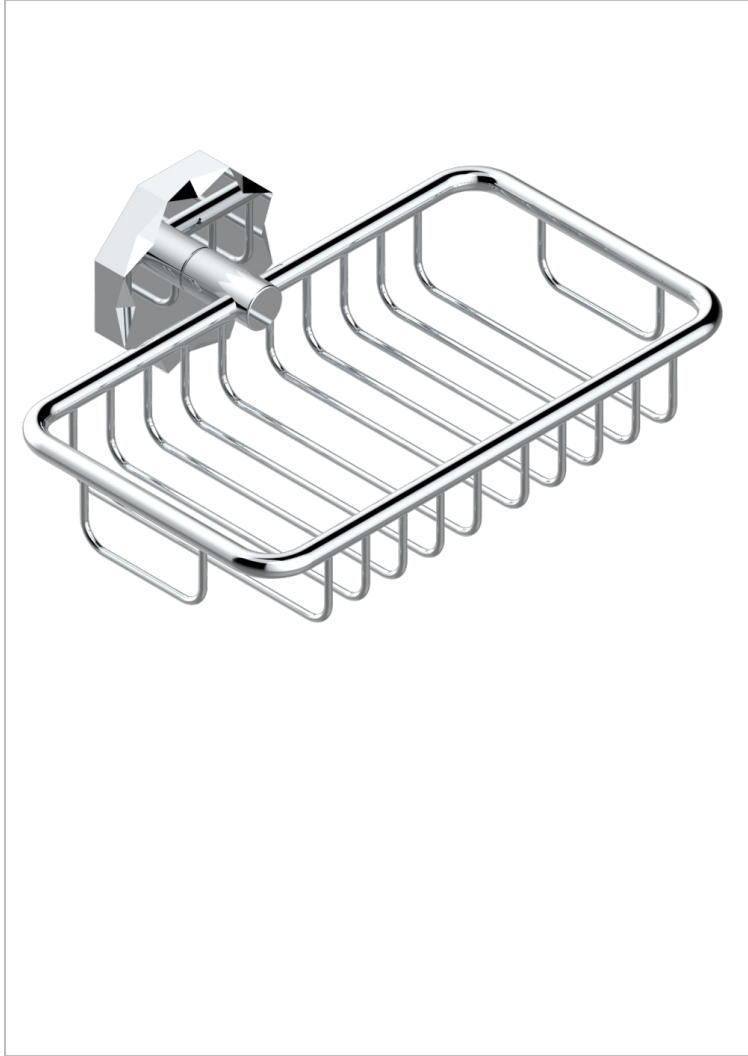

NIHAL IVORY PORCELAIN

U2N-620

Net soap dish with flange, 160 x 95 mm

68216

15/10/2018

CHARACTERISTIC

- Nihal Ivory porcelain
- Net soap dish with flange, 160 x 95 mm

AVAILABLE FINITIONS

Antique nickel - H28
Black ceram - D30
Blush PVD - H62
Brass color PVD - H49
Brown bronze color PVD - F33
Gold color PVD - H52

Graphite PVD - H64
Lacquered light bronze - D01
Matt Umber PVD - H67
Matt blush PVD - H60
Matt brass color PVD - H50
Matt brown bronze color PVD - F34