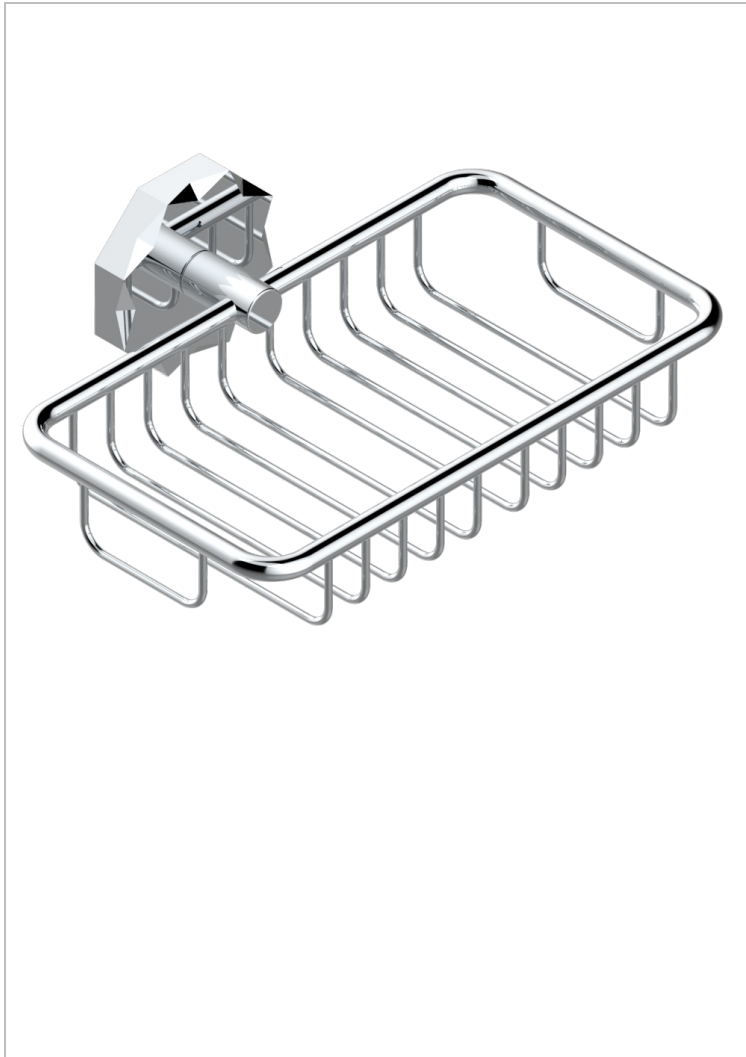

NIHAL BLUE PORCELAIN

U2L-620

Soap basket, wall mounted 6"1/4 x 3"5/8

CHARACTERISTIC

- Nihal Blue porcelain
- Soap basket, wall mounted 6"1/4 x 3"5/8

AVAILABLE FINITIONS

Black ceram - D30
Blush PVD - H62
Brass color PVD - H49
Brown bronze color PVD - F33
Chrome polished - A02
Chrome polished / gold polished - G02

Copper antique matt, coated - H07
Gold color PVD - H52
Gold mat - F07
Gold polished - F01
Graphite PVD - H64
Light coated bronze - D01

Matt Umber PVD - H67
Matt blush PVD - H60
Matt brass color PVD - H50
Matt brown bronze color PVD - F34
Matt chrome (American satin) - C02
Matt gold color PVD - H53