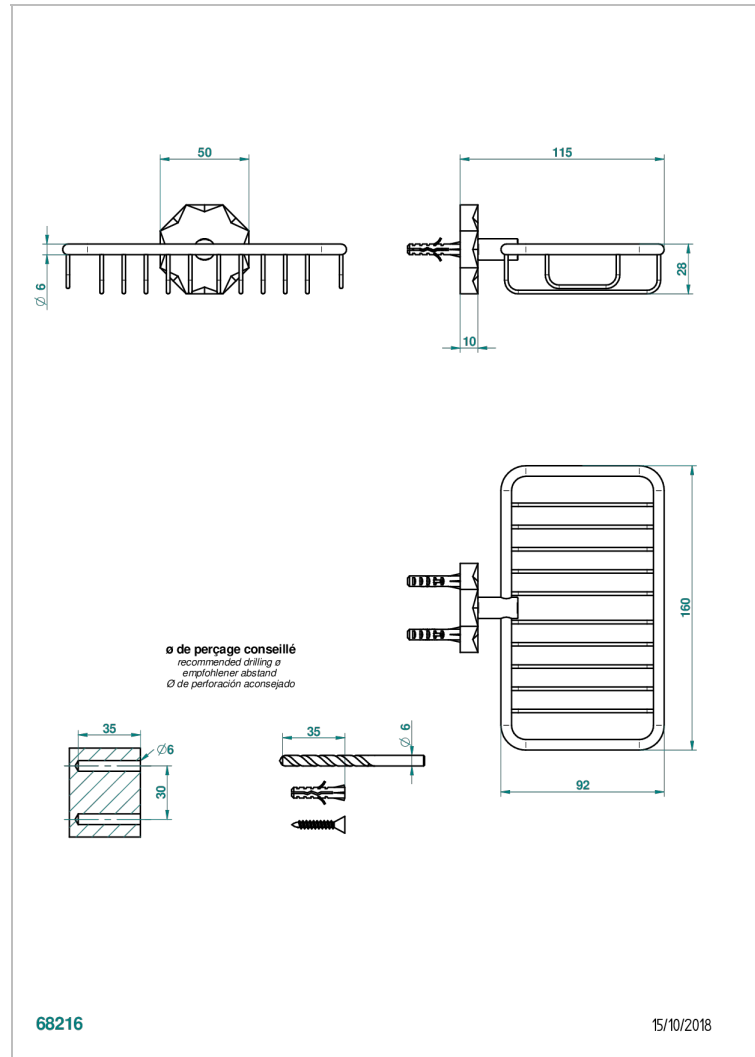

NIHAL BLUE PORCELAIN

U2L-620

Soap basket, wall mounted 6"1/4 x 3"5/8

CHARACTERISTIC

- Nihal Blue porcelain
- Soap basket, wall mounted 6"1/4 x 3"5/8

AVAILABLE FINITIONS

Black ceram - D30
Blush PVD - H62
Brass color PVD - H49
Brown bronze color PVD - F33
Chrome polished - A02
Chrome polished / gold polished - G02