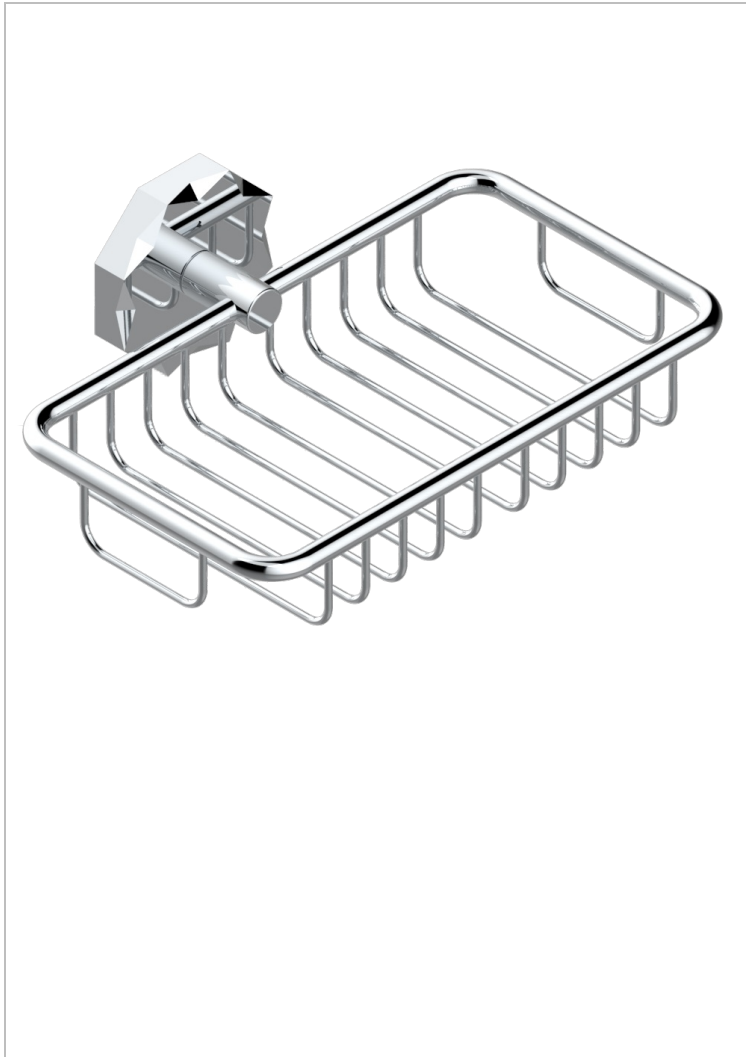

NIHAL BLUE PORCELAIN

U2L-620

Soap basket, wall mounted 6"1/4 x 3"5/8

THG[®]
PARIS

68216

15/10/2018

CHARACTERISTIC

- Nihal Blue porcelain
- Soap basket, wall mounted 6"1/4 x 3"5/8

AVAILABLE FINITIONS

Black ceram - D30
Blush PVD - H62
Brass color PVD - H49
Brown bronze color PVD - F33
Chrome polished - A02
Chrome polished / gold polished - G02

Copper antique matt, coated - H07
Gold color PVD - H52
Gold mat - F07
Gold polished - F01
Graphite PVD - H64
Light coated bronze - D01