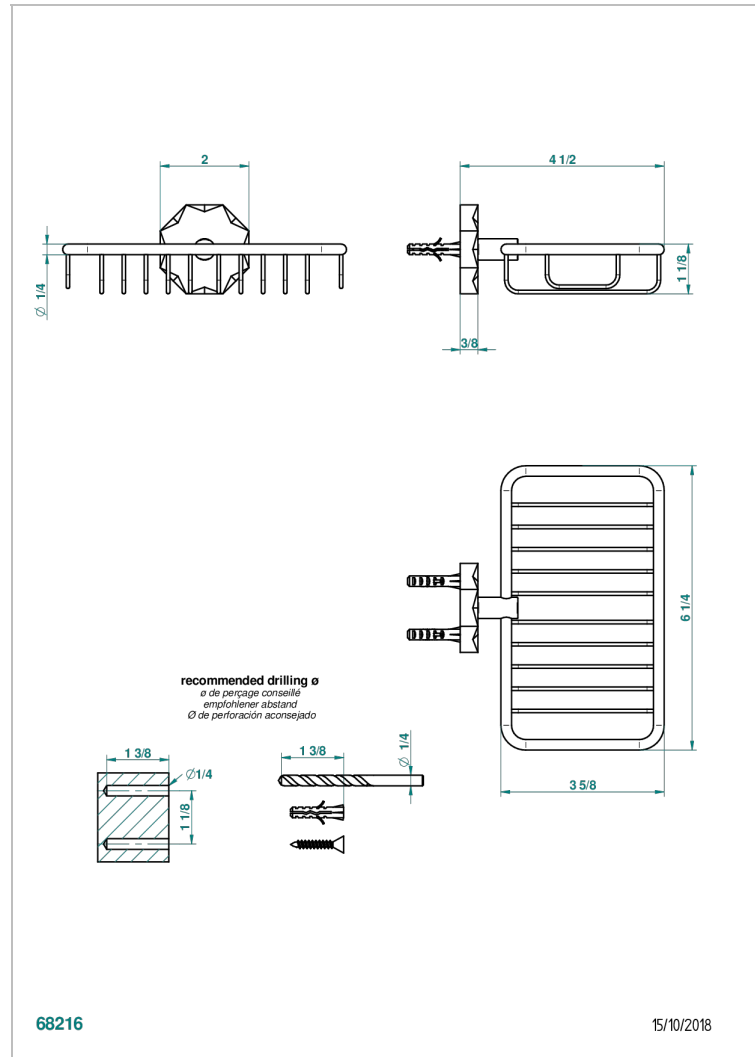

NIHAL BLUE PORCELAIN

U2L-620

Soap basket, wall mounted 6"1/4 x 3"5/8

THG[®]
PARIS

68216

15/10/2018

CHARACTERISTIC

- Nihal Blue porcelain
- Soap basket, wall mounted 6"1/4 x 3"5/8