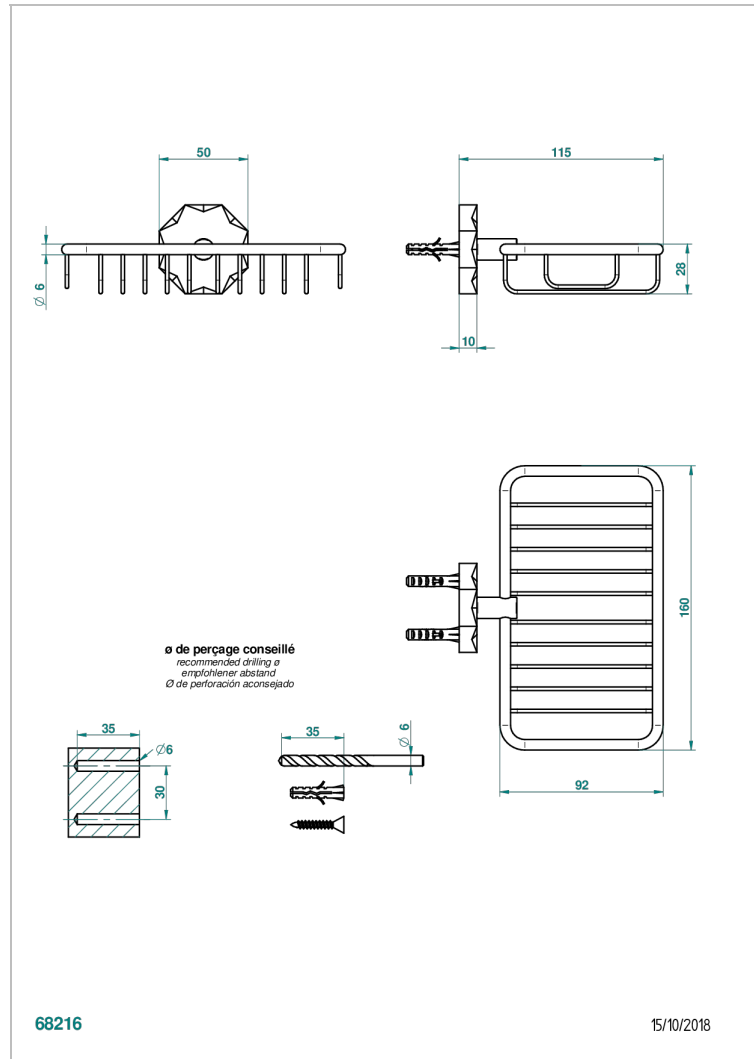

NIHAL BLUE PORCELAIN

U2L-620

Net soap dish with flange, 160 x 95 mm

CHARACTERISTIC

- Nihal Blue porcelain
- Net soap dish with flange, 160 x 95 mm

AVAILABLE FINITIONS

Antique nickel - H28
Black ceram - D30
Blush PVD - H62
Brass color PVD - H49
Brown bronze color PVD - F33
Gold color PVD - H52