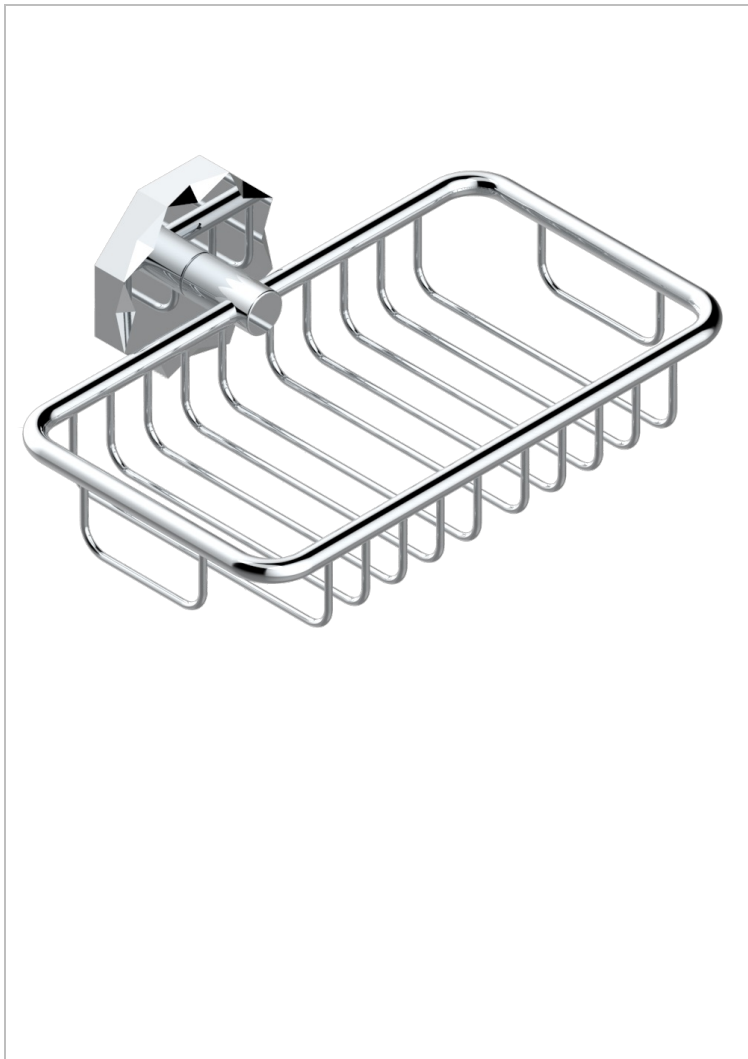

NIHAL BLUE PORCELAIN

U2L-620

Net soap dish with flange, 160 x 95 mm

CHARACTERISTIC

- Nihal Blue porcelain
- Net soap dish with flange, 160 x 95 mm

AVAILABLE FINITIONS

Antique nickel - H28
Black ceram - D30
Blush PVD - H62
Brass color PVD - H49
Brown bronze color PVD - F33
Gold color PVD - H52

Graphite PVD - H64
Lacquered light bronze - D01
Matt Umber PVD - H67
Matt blush PVD - H60
Matt brass color PVD - H50
Matt brown bronze color PVD - F34

Matt chrome - C02
Matt gold - F07
Matt gold color PVD - H53
Matt graphite PVD - H65
Matt nickel (color finish) - C01
Matt nickel color PVD - H56

Nickel color PVD - H55
Polished chrome (color finish) - A02
Polished chrome / Polished gold (color finish) - G02
Polished gold (color finish) - F01
Polished nickel - B01
Soft gold - F30

Soft matt gold - F31
Umber PVD - H66
Varnished matt antique red copper (color finish) - H07