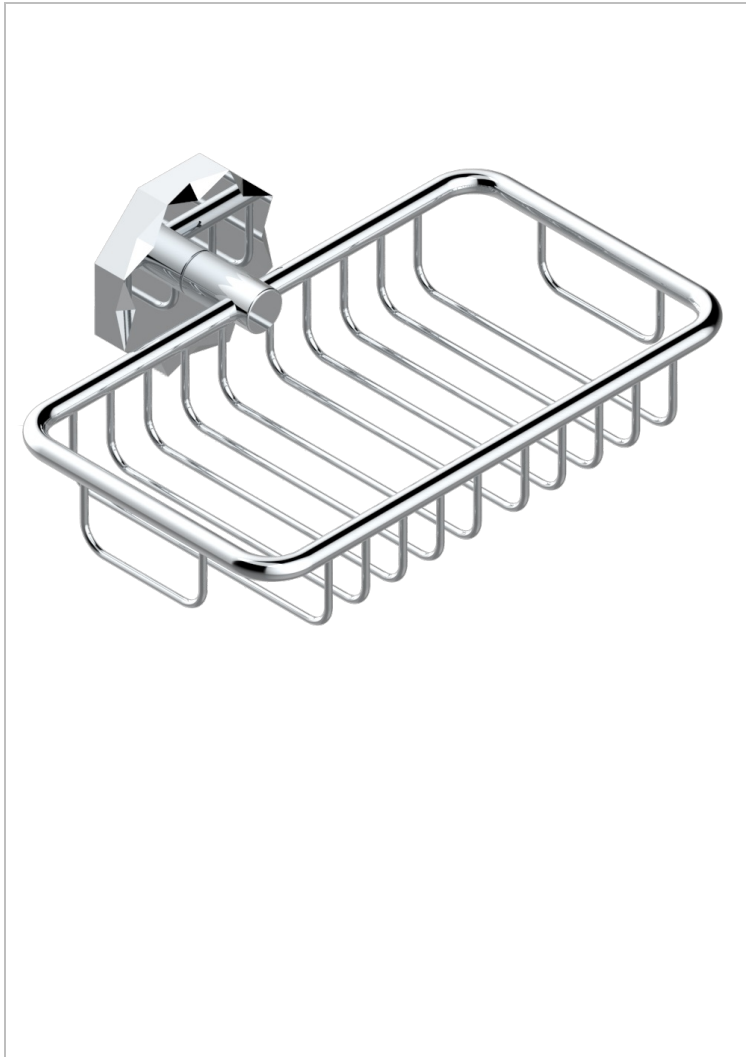

# NIHAL BLUE PORCELAIN

U2L-620

Net soap dish with flange, 160 x 95 mm

## CHARACTERISTIC

- Nihal Blue porcelain
- Net soap dish with flange, 160 x 95 mm

## AVAILABLE FINITIONS

Antique nickel - H28  
Black ceram - D30  
Blush PVD - H62  
Brass color PVD - H49  
Brown bronze color PVD - F33  
Gold color PVD - H52

Graphite PVD - H64  
Lacquered light bronze - D01  
Matt Umber PVD - H67  
Matt blush PVD - H60  
Matt brass color PVD - H50  
Matt brown bronze color PVD - F34