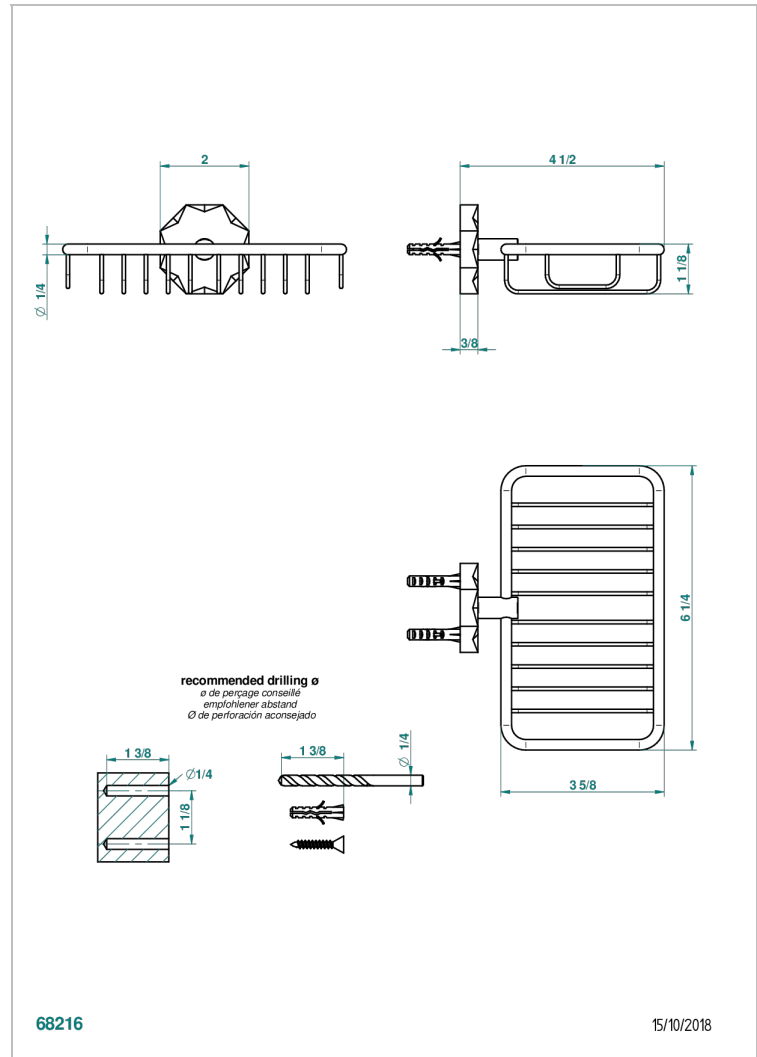

# NIHAL BLUE PORCELAIN

U2L-620

Net soap dish with flange, 160 x 95 mm

## CHARACTERISTIC

- Nihal Blue porcelain
- Net soap dish with flange, 160 x 95 mm