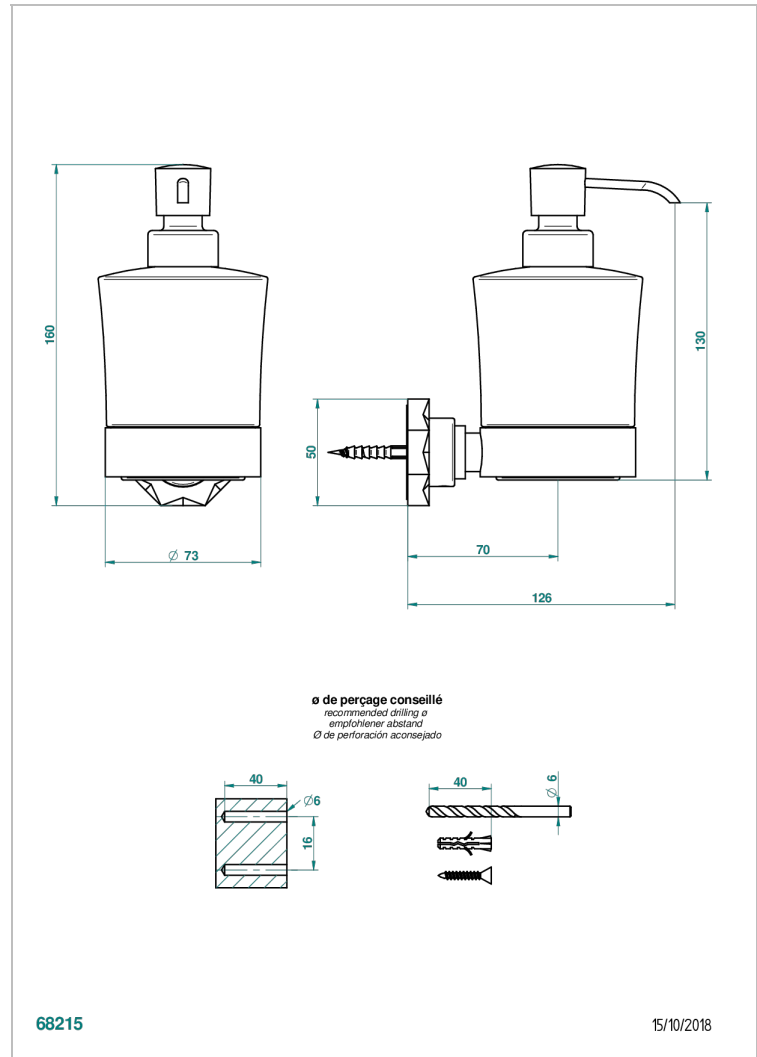

## CHARACTERISTIC

- Nihal Green porcelain
- wall liquid soap dispenser