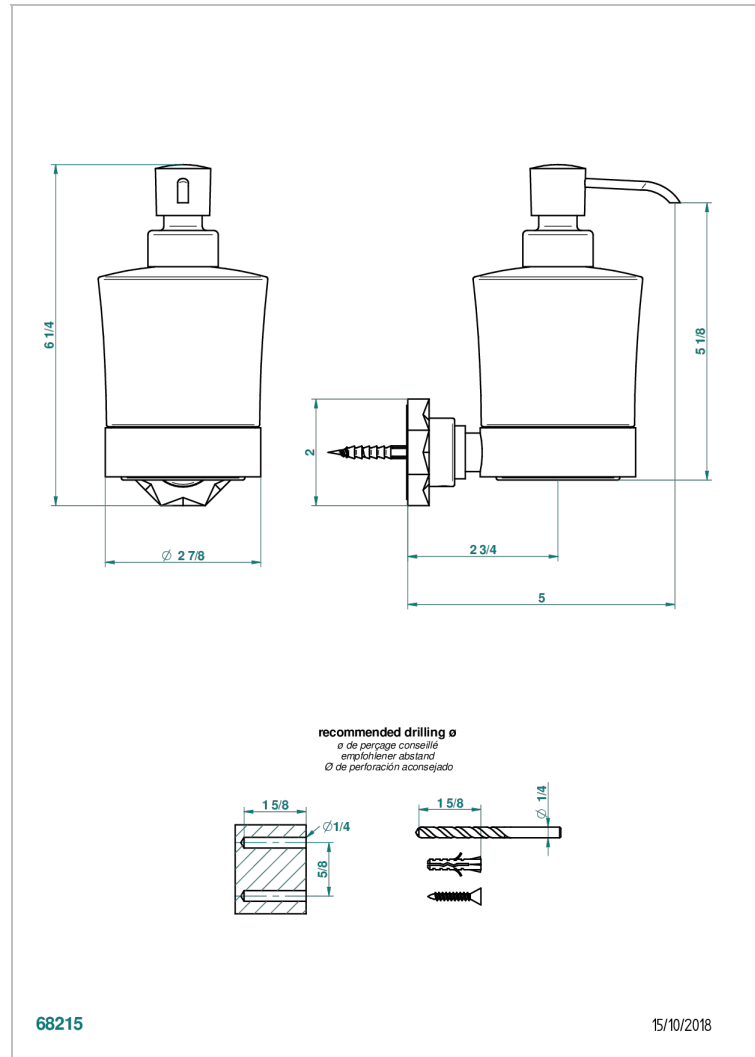

## CHARACTERISTIC

- Nihal Green porcelain
- wall liquid soap dispenser