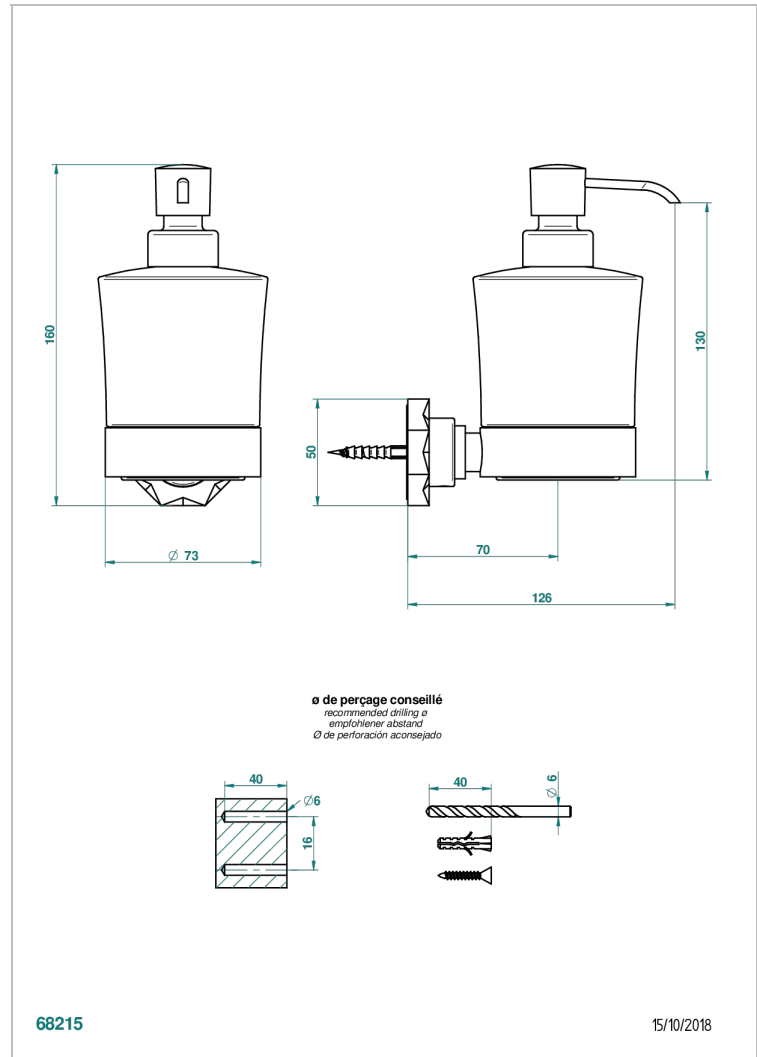

NIHAL BLACK PORCELAIN

U2P-613

wall liquid soap dispenser

THG[®]
PARIS

CHARACTERISTIC

- Nihal Black porcelain
- wall liquid soap dispenser

AVAILABLE FINITIONS

Black ceram - D30
Blush PVD - H62
Brass color PVD - H49
Brown bronze color PVD - F33
Chrome polished - A02
Chrome polished / gold polished - G02