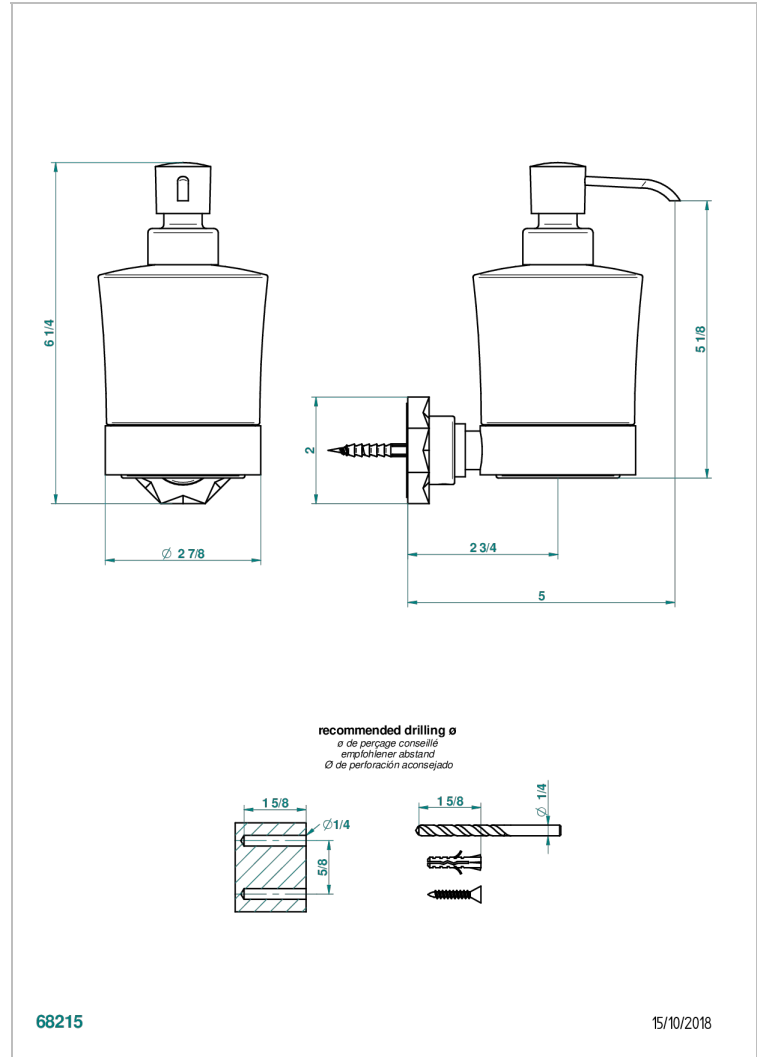

NIHAL BLACK PORCELAIN

U2P-613

wall liquid soap dispenser

CHARACTERISTIC

- Nihal Black porcelain
- wall liquid soap dispenser

AVAILABLE FINITIONS

Black ceram - D30
 Blush PVD - H62
 Brass color PVD - H49
 Brown bronze color PVD - F33
 Chrome polished - A02
 Chrome polished / gold polished - G02