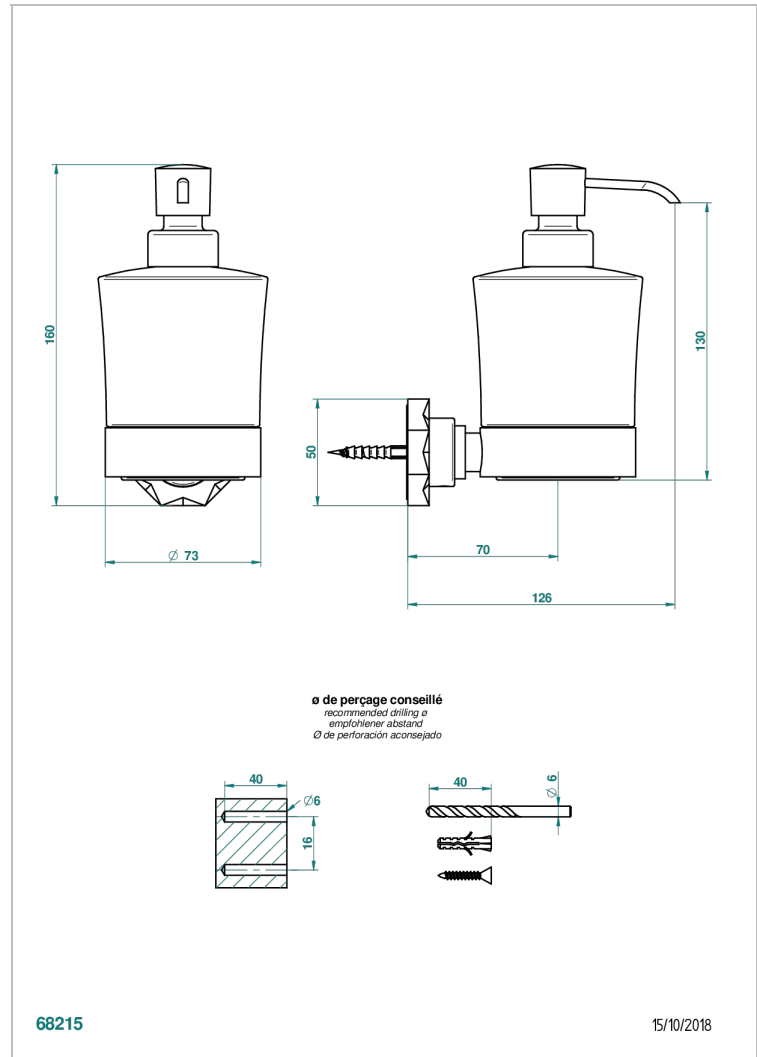

NIHAL IVORY PORCELAIN

U2N-613

wall liquid soap dispenser

THG
PARIS

CHARACTERISTIC

- Nihal Ivory porcelain
- wall liquid soap dispenser

AVAILABLE FINITIONS

Black ceram - D30
Blush PVD - H62
Brass color PVD - H49
Brown bronze color PVD - F33
Chrome polished - A02
Chrome polished / gold polished - G02