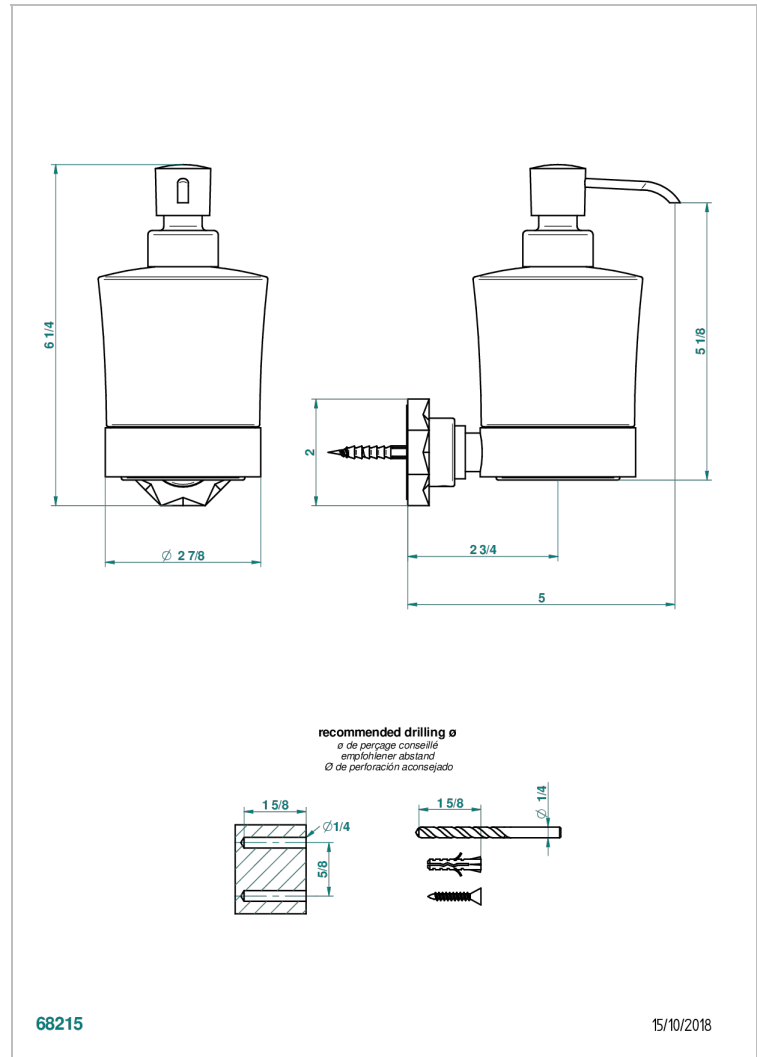

NIHAL IVORY PORCELAIN

U2N-613

wall liquid soap dispenser

THG[®]
PARIS

CHARACTERISTIC

- Nihal Ivory porcelain
- wall liquid soap dispenser

AVAILABLE FINITIONS

Black ceram - D30
Blush PVD - H62
Brass color PVD - H49
Brown bronze color PVD - F33
Chrome polished - A02
Chrome polished / gold polished - G02