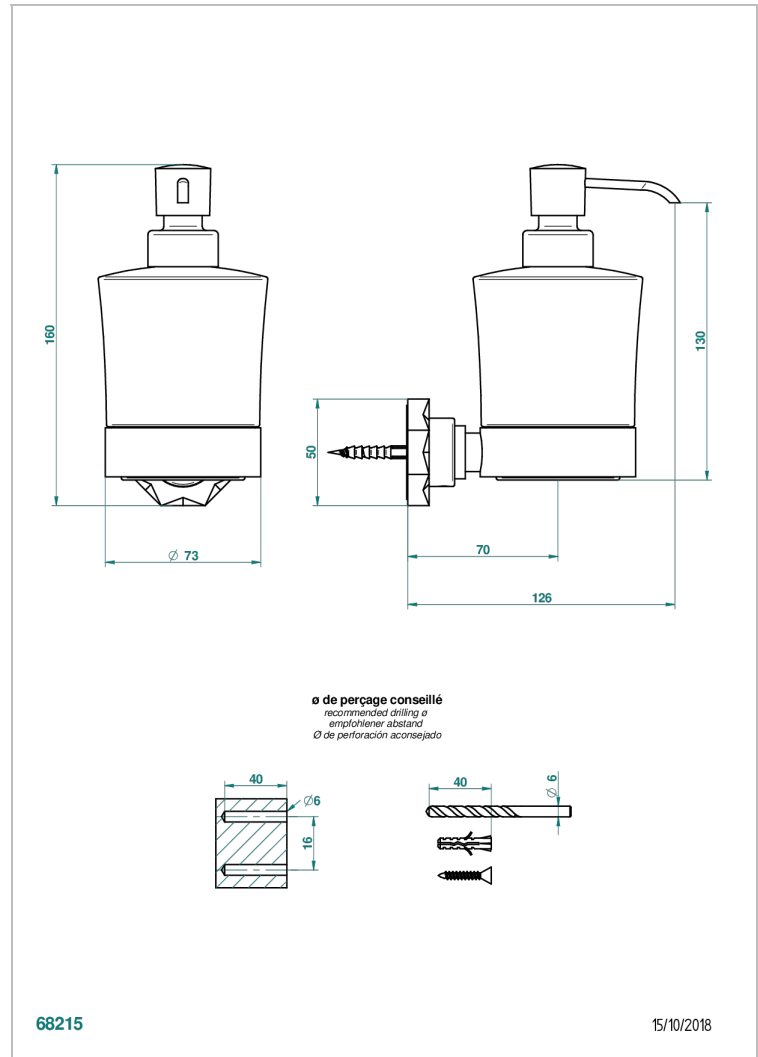

NIHAL BLUE PORCELAIN

U2L-613

wall liquid soap dispenser

THG
PARIS

CHARACTERISTIC

- Nihal Blue porcelain
- wall liquid soap dispenser

AVAILABLE FINITIONS

Black ceram - D30
Blush PVD - H62
Brass color PVD - H49
Brown bronze color PVD - F33
Chrome polished - A02
Chrome polished / gold polished - G02