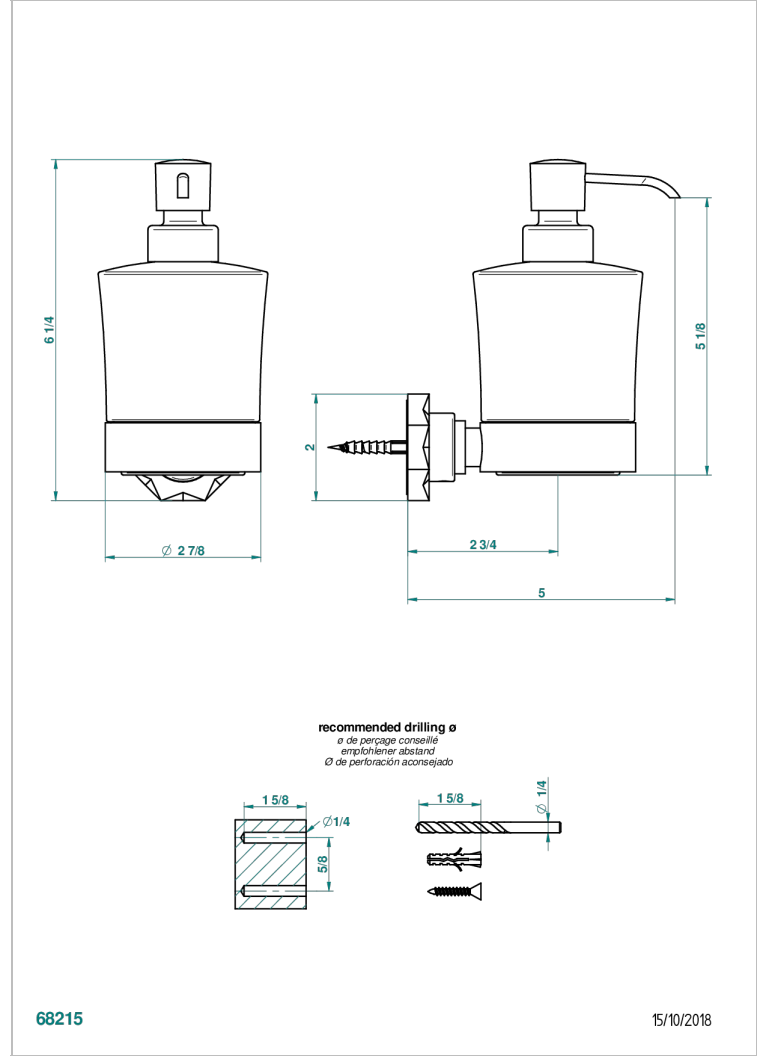

## CHARACTERISTIC

- Nihal Blue porcelain
- wall liquid soap dispenser