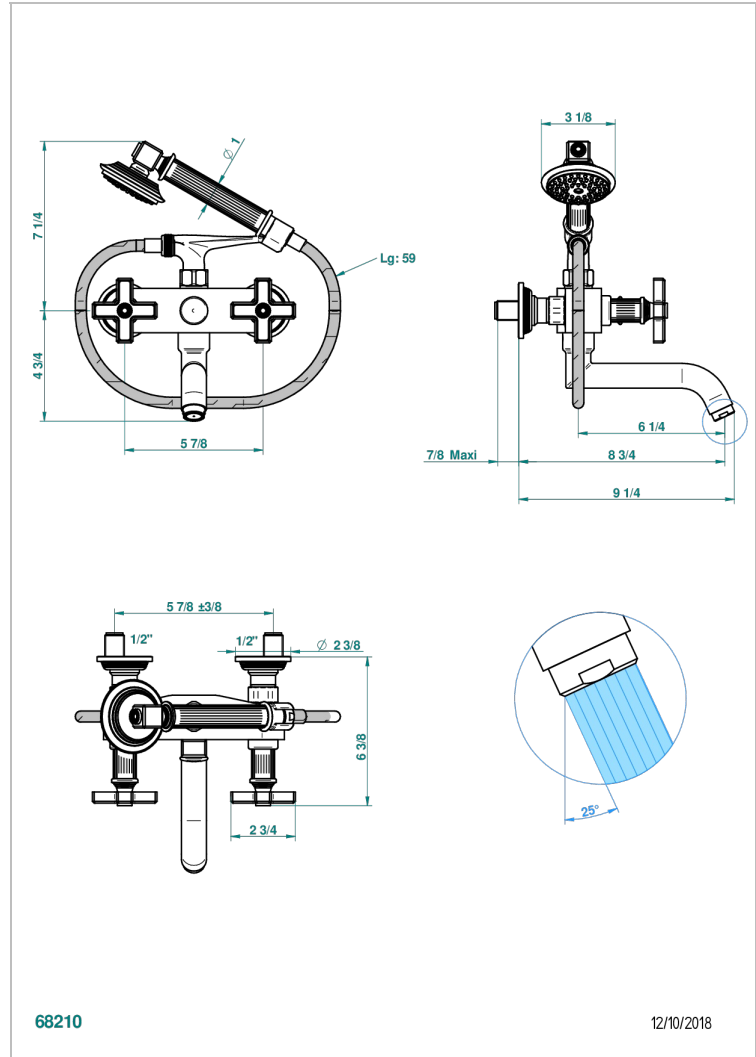

# GRAND CENTRAL BLACK ONYX

U9M-13B

Wall mounted 2-hole bath/shower mixer, shower and hose

## CHARACTERISTIC

- ACS : 21ACCLY033