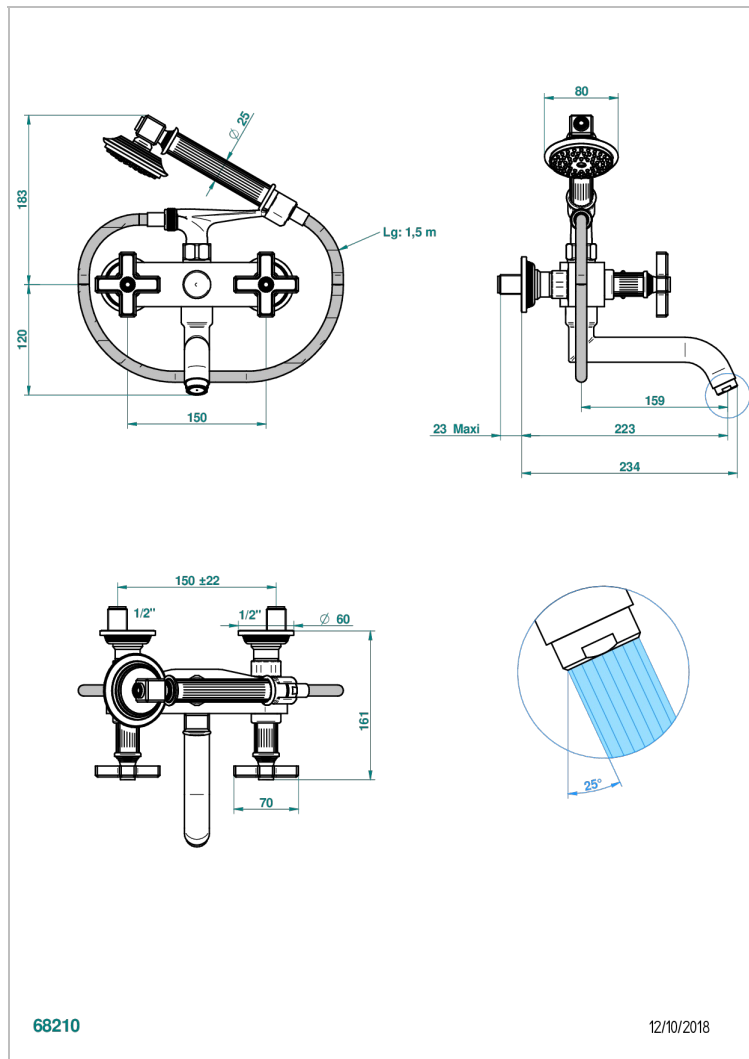

GRAND CENTRAL BLACK ONYX

U9M-13B

Wall mounted 2-hole bath/shower mixer, shower and hose

THG[®]
PARIS

CHARACTERISTIC

- ACS : 21ACCLY033

STANDARDS

AVAILABLE FINITIONS